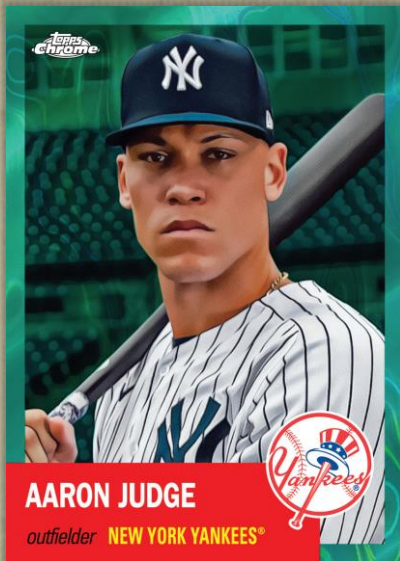

# Topps Chrome Platinum

Let the celebration continue with this all-new release of Topps Chrome Platinum that sets up another all-time classic, with the **1953 Topps** design showcasing top players from the past, present, and future on dazzling chrome!

Collect the entire **500-card Base Set**, as well as an extended set of colorful and patterned chrome parallels!

Base Card - Aqua Lava Parallel

**Find 4 Exclusive Black & White  
Mini-Diamond Parallels per  
Hobby LITE Box!**

Available in Hobby stores  
early 2023

Base Card - Black & White  
Mini Diamond Parallel