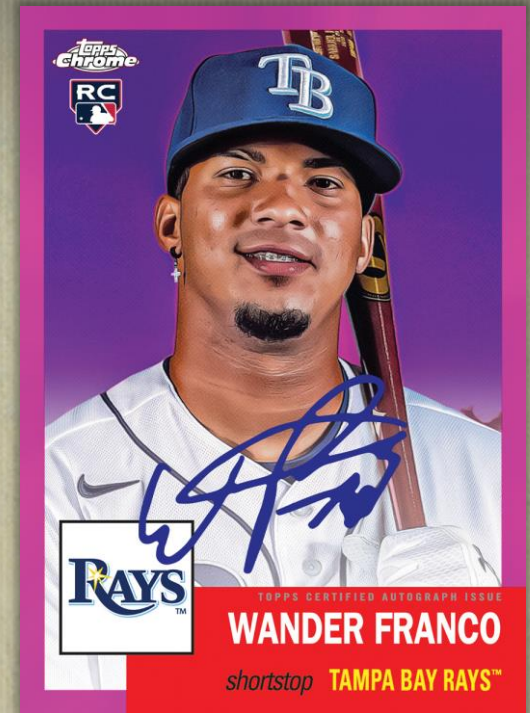

Topps Chrome Platinum

AUTOGRAPH CARDS

Autograph Parallels

- **Pink Refractor Parallel: #’d to 15 - LITE SKU Only**

Autograph Card - Pink Refractor Parallel

Available in Hobby stores early 2023

Solicitation subject to change. Final odds/players subject to actual production runs.

® & © 2022 THE TOPPS COMPANY, INC. ALL RIGHTS RESERVED. TOPPS AND TOPPS CHROME ARE REGISTERED TRADEMARKS OF THE TOPPS COMPANY, INC. Major League Baseball trademarks and copyrights are used with permission of Major League Baseball. Visit MLB.com. OFFICIALLY LICENSED PRODUCT OF MLB. Officially Licensed Product of MLB Players, Inc. Visit MLBPLAYERS.COM, the Players Choice on the web. Topps does not, in any manner, make any representations as to whether its cards will attain any future value. NO PURCHASE NECESSARY. For a chance to get an autographed/relic insert card, see pack for details. Topps has authorized only the packaging and distribution of sequentially numbered cards stated on the card, but cannot guarantee that counterfeit or unauthorized cards will not exist. Although these players have agreed to provide these cards to Topps, we cannot guarantee that all autographs and/or relics will be received in time for inclusion in this product. In the event of unavailability, Topps reserves the right to substitute an alternative autograph and/or relic card.