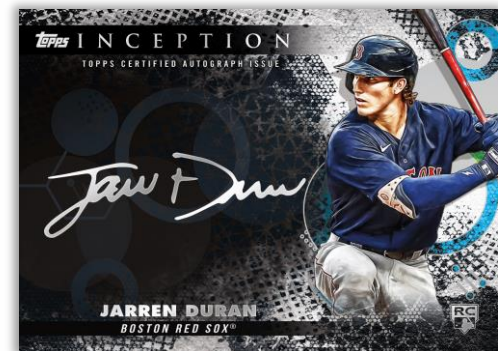

Inception Silver Signings Autograph Card