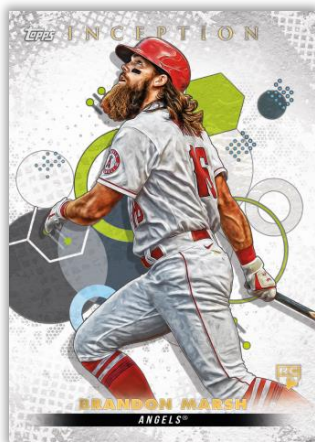

# 2022 TOPPS INCEPTION BASEBALL

2022 Topps Inception is packed with all the most collectible young stars, including the talent-rich 2022 **MLB®** Rookie Class, as well as on-card autograph cards and autograph relic cards.

Each box contains 7 cards, including: 1 Autograph or Autograph Relic Card, and 2 Base Card Parallels

Case Guarantees include:

- 4 Inception Autograph Patch Cards
- 1 Inception Silver Signings Autograph Card
- 1 Autograph Jumbo Patch Card or Autograph Jumbo Hat Patch Card