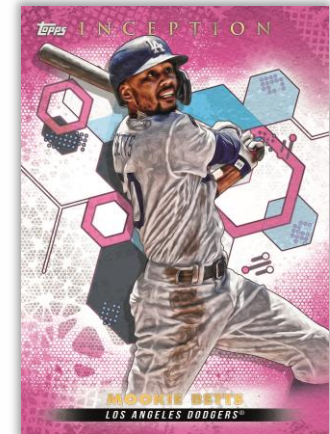

Base Card – Magenta Parallel

In Stores April 2022

Solicitation subject to change. Final odds/players subject to actual production runs.

® & © 2022 THE TOPPS COMPANY, INC. ALL RIGHTS RESERVED. TOPPS AND TOPPS INCEPTION ARE REGISTERED TRADEMARKS OF THE TOPPS COMPANY, INC. Major League Baseball trademarks and copyrights are used with permission of Major League Baseball. Visit MLB.com. OFFICIALLY LICENSED PRODUCT OF MLB. Officially Licensed Product of MLB Players, Inc. Visit MLBPLAYERS.COM, the Players Choice on the web. Topps does not, in any manner, make any representations as to whether its cards will attain any future value. NO PURCHASE NECESSARY. For a chance to get an autographed/relic insert card, see pack for details. Topps has authorized only the packaging and distribution of sequentially numbered cards stated on the card, but cannot guarantee that counterfeit or unauthorized cards will not exist. Although these players have agreed to provide these cards to Topps, we cannot guarantee that all autographs and/or relics will be received in time for inclusion in this product. In the event of unavailability, Topps reserves the right to substitute an alternative autograph and/or relic card.