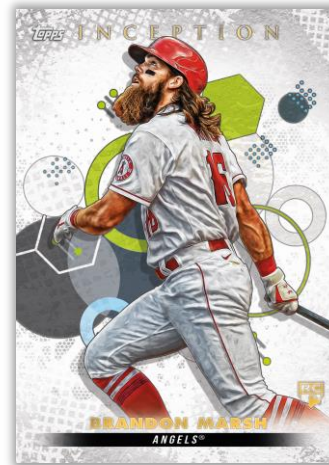

2022 TOPPS INCEPTION BASEBALL

Base Cards

Overflowing with rookie cards and young *MLB*® talent, this 100-card set is the one to collect.

Base Card Parallels:
Green – Limited
Purple - #’ to 150
Magenta - #’d to 99
Red - #’d to 75
Orange - #’d to 50
Blue - #’d to 25
Inception - #’d 1 of 1

Base Card