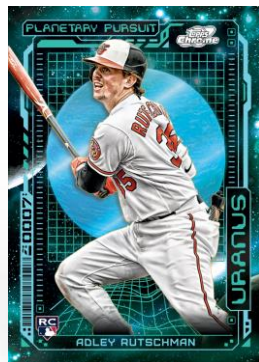

Travel through the Solar System on your pursuit of the Planetary run of cards for 10 of the top players in MLB®. The further you get from the Sun, the tougher the chase!