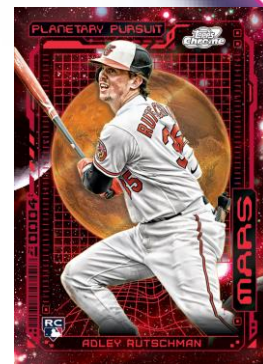

2023 TOPPS COSMIC CHROME BASEBALL

PLANETARY PURSUIT