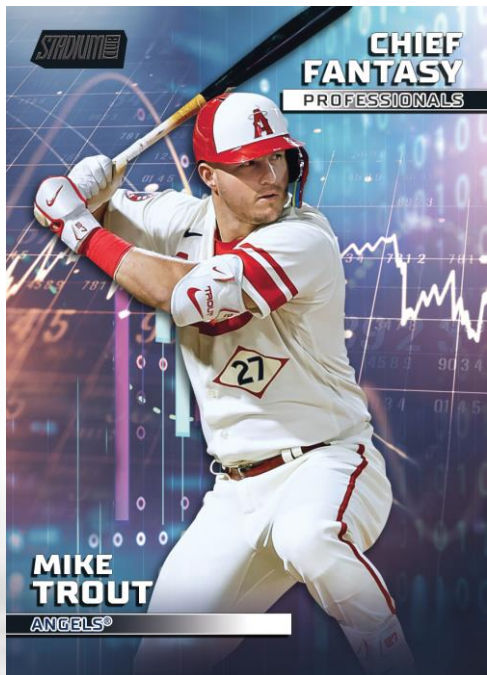

2023 TOPPS STADIUM CLUB BASEBALL

INSERT CARDS

CF Pro – Black Parallel

NEW! CF Pro – Highlighting Chief Fantasy Professionals that have finished within the top 5 of notable fantasy baseball stats. **1:8 packs**

- Red – 1 per case
- Black – #’d to 99
- Orange – #’d to 50
- Gold Rainbow – #’d 1/1

Beam Team – The Stadium Club mainstay returns featuring the best of 2023. **1 per case**

- Red – 1 per 10 cases
- Black – #’d to 25
- Orange – #’d to 10
- Gold Rainbow – #’d 1/1

NEW! Virtuosos of Velocity – Celebrating players who have hit the hardest balls in the past several years. **1:8 packs**

- Red – 1 per case
- Black – #’d to 99
- Orange – #’d to 50
- Gold Rainbow – #’d 1/1

NEW! Goin’ Yard! – This die-cut insert celebrates modern stars known for knocking the ball out of the park regularly. **1:64 packs**

- Red – 1 per case
- Black – #’d to 99
- Orange – #’d to 50
- Gold Rainbow – #’d 1/1

NEW! SC in 3D – 2023 Stadium Club base cards reimagined on 3D lenticular cards. Limited to 100.

Triumvirates – Interlocking chrome cards featuring MLB® players whose careers are linked.

- Red – 1 per case
- Black – #’d to 99
- Orange – #’d to 50
- Gold Rainbow – #’d 1/1

Instavision – Combining paper and chrome cards in one and highlighting some of the most collectible athletes in baseball.

- Red – 1 per case
- Black – #’d to 99
- Orange – #’d to 50
- Gold Rainbow – #’d 1/1