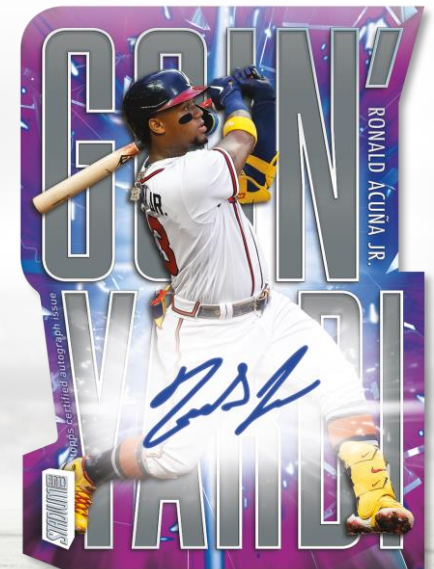

Base Card – Autograph

Every Hobby Box contains 2 autograph cards as well as various numbered parallels and inserts.

Look for the most sought after 2023 rookies, modern stars, and legends of *MLB*® in 2023 Topps Stadium Club Baseball!