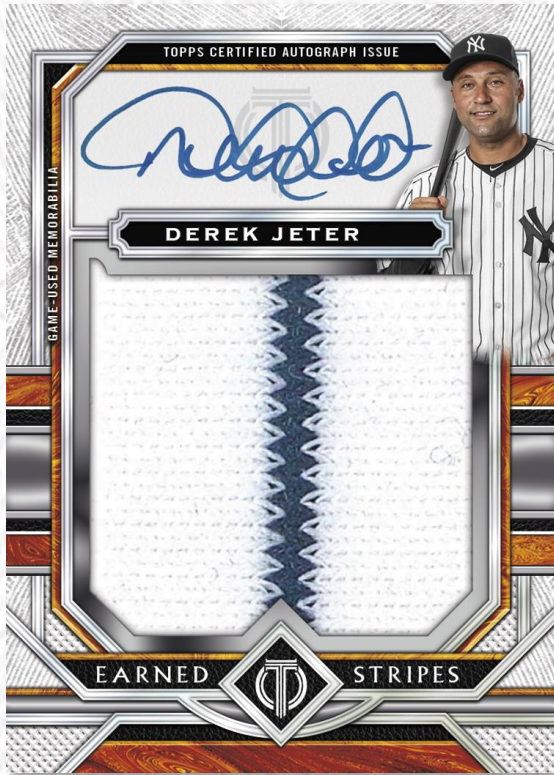

2023 TOPPS TRIBUTE BASEBALL

AUTOGRAPH RELICS

Earned Stripes Autograph Relic

Earned Stripes Autograph Relics - #’d to 50 **NEW!**

An all-new auto relic component focusing on players who have earned the pinstripes on their jerseys on the field.

Red Parallel - #’d to 10

Black Parallel - #’d 1-of-1

Names that Made the Game Cut Signatures - #’d 1-of-1 **NEW!**

"Baseball-isms" and the Game's terminology is heavily derived from some of the iconic players and entertainers who have paved the way for the present-day version of the game. Celebrate those players who can be traced to those sayings, like "Pesky's Pole" and "Who's on First", with these coveted cut sigs!

Autograph Patches - #’d to 50

Red Parallel - #’d to 10

Black Parallel - #’d 1-of-1

Prime Patch Autograph Relics - #’d 1-of-1