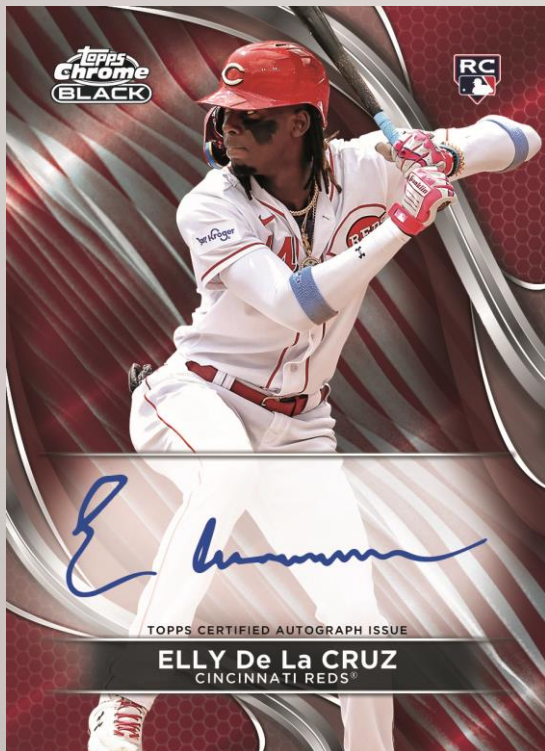

2024 TOPPS CHROME BLACK LABEL

2024 Topps Chrome Black returns with sleek Chrome Black technology and striking on-card autographs!

Base Autograph – Red Refractor Parallel

Base – Blue Lava Refractor

Look for new autograph and chase inserts like *Pitch Black Pairings Dual Autographs* and *Depth of Darkness*!

Find 1 Encased Autograph Card per box!

2024 TOPPS CHROME BLACK LABEL

BASE CARDS

Collect all 100 Base Set cards featuring the game's brightest stars and rookies!

Base Rookie Design Variation - Superfractor

Red Refractor - #’d to 5

Superfractor - #’d 1-of-1

2024 TOPPS CHROME BLACK LABEL

AUTOGRAPHS & INSERTS

Depth of Darkness

Super Futures Autograph – Gold Refractor

Chrome Black Autographs

- Refractor - #’d to 150
- Green Refractor - #’d to 99
- Gold Refractor - #’d to 50
- Gold Mini-Diamond Refractor - #’d to 50
- Orange Refractor - #’d to 25
- Red Refractor - #’d to 5
- Superfractor - #’d 1-of-1

Super Futures Autographs – #’d to 99

- Gold Refractor - #’d to 50
- Red Refractor - #’d to 5
- Superfractor - #’d 1-of-1

Depth of Darkness – 1 in every 5 cases (1:60 packs) **NEW!**

Layered Chrome tech collides with Chrome Black! Find this all-new chase insert powered by superstars and highly touted rookies! 1 in 5 cases!