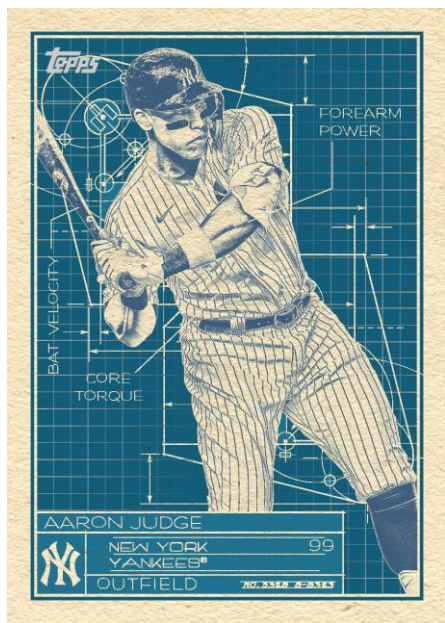

2024 TOPPS BASEBALL

SERIES ONE

INSERT CARDS

NEW! 2023 All Topps Team– Awarded to the player in each position for their superior performance in the 2023 season.

- Blue Parallel – limited
- Black Parallel - #’d to 299
- Gold Parallel - #’d to 75
- Red Parallel - #’d to 10
- Platinum Parallel - #’d 1/1
- Autograph Parallel (select subjects) - #’d to 25 or less

Superstar Blueprint

NEW! Superstar Blueprint – Stats and characteristics that provide the “blueprint” for the player’s success.

- Blue Parallel – limited
- Black Parallel - #’d to 299
- Gold Parallel - #’d to 75
- Red Parallel - #’d to 10
- Platinum Parallel - #’d 1/1
- Autograph Parallel (select subjects) - #’d to 25 or less

NEW! Grand Gamers – The best of the best.

- Blue Parallel – limited
- Black Parallel - #’d to 299
- Gold Parallel - #’d to 75
- Red Parallel - #’d to 10
- Platinum Parallel - #’d 1/1
- Autograph Parallel (select subjects) #’d to 25 or less

NEW! 2023 Greatest Hits – The top offensive moments from 2023.

- Blue Parallel – limited
- Black Parallel - #’d to 299
- Gold Parallel - #’d to 75
- Red Parallel - #’d to 10
- Platinum Parallel - #’d 1/1
- Autograph Parallel (select subjects) - #’d to 25 or less