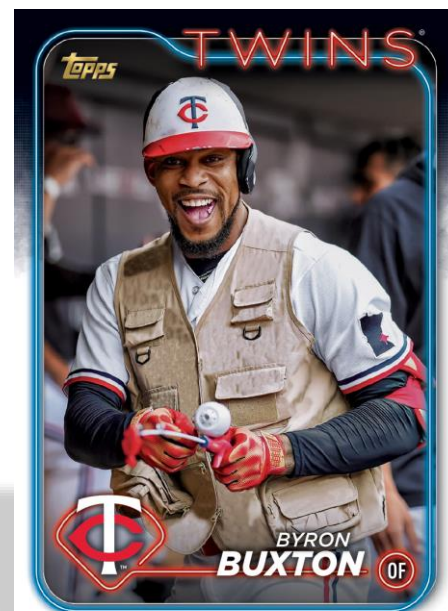

2024 TOPPS BASEBALL

SERIES ONE

GOLDEN MIRROR SHORT PRINTS

Returning for their 2nd year, Golden Mirror Image Variations will feature all 350 base cards with a new image and all gold card back. Chase all 350!