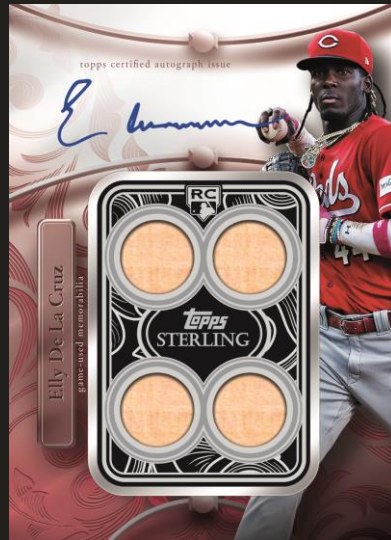

Sterling Debuts