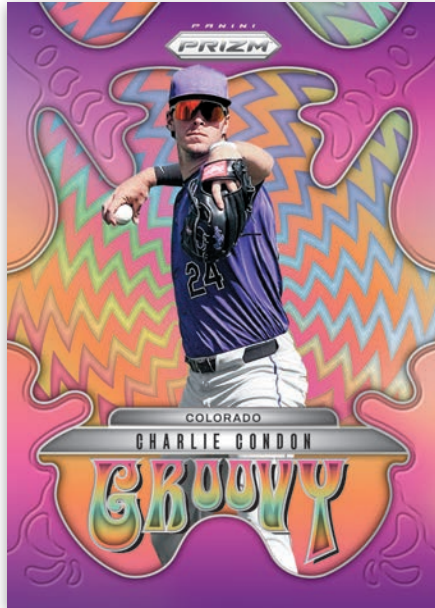

Card images are solely for the purpose of design display.

BASE PRIZMS BLACK GOLD

Card images are solely for the purpose of design display.

BASE PRIZMS GOLD VINYL

Card images are solely for the purpose of design display.

BASE SNAKESKIN

Look for top Prospects, Rookies, Stars, and Legends throughout the 300-card base set, featuring incredible parallels such as Black Gold, Gold Vinyl, and Snakeskin!

Card images are solely for the purpose of design display.

GROOVY

Card images are solely for the purpose of design display.

COLOR BLAST

Card images are solely for the purpose of design display.

TALISMAN

Find incredible Insert sets such as Groovy, Talisman, and the highly coveted Color Blast insert, featuring Dylan Crews, Charlie Condon, and Deion Sanders to name a few!