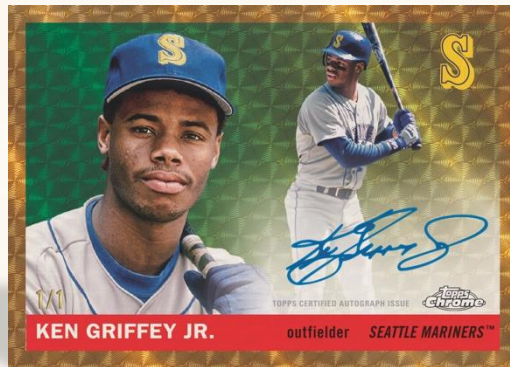

**2025**  
**TOPPS CHROME PLATINUM '55 BASEBALL**

## 2025 TOPPS CHROME® PLATINUM '55 BASEBALL

2025 Topps Chrome® Platinum Baseball reimagines the iconic 1955 design on premium Chrome technology. This 500-card base set showcases active stars, rising rookies, fan favorites, and all-time greats from across the league. New inserts celebrate the legacy of 1955, including sets inspired by the 1955 World Series and the return of 1955 Double Headers. For short prints, City Variations return with skyline-driven designs, alongside Cards That Never Were, offering a creative look at players who never appeared in the original 1955 set. All autographs are on-card, delivering a deep checklist spanning top rookies to the greatest players in baseball history, giving every Collector a reason to chase.

## HOBBY

Each pack contains four (4) 2025 Topps Chrome Platinum '55 Baseball Base Cards. Each box contains one (1) Autograph card and four (4) Insert cards. Each case contains one (1) 1955 Cards That Never Were card and four (4) 1955 City Variation cards.