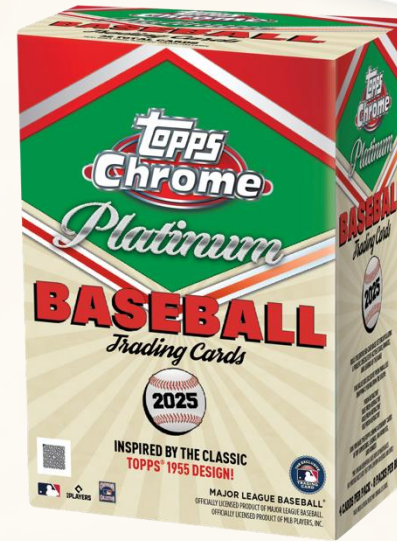

**2025**  
**TOPPS CHROME PLATINUM '55 BASEBALL**

## 2025 TOPPS CHROME® PLATINUM '55 BASEBALL

2025 Topps Chrome® Platinum Baseball reimagines the iconic 1955 design on premium Chrome technology. This 500-card base set showcases active stars, rising rookies, fan favorites, and all-time greats from across the league. New inserts celebrate the legacy of 1955, including sets inspired by the 1955 World Series and the return of 1955 Double Headers. For short prints, City Variations return with skyline-driven designs, alongside Cards That Never Were, offering a creative look at players who never appeared in the original 1955 set. All autographs are on-card, delivering a deep checklist spanning top rookies to the greatest players in baseball history, giving every Collector a reason to chase.

## HOBBY

Each pack contains four (4) 2025 Topps Chrome Platinum '55 Baseball Base Cards. Each box contains one (1) Autograph card and four (4) Insert cards. Each case contains one (1) 1955 Cards That Never Were card and four (4) 1955 City Variation cards.

## VALUE BOX

Each pack contains four (4) 2025 Topps Chrome Platinum '55 Baseball Base Cards. Each box contains at least one (1) Insert Card and three (3) Prism Parallel Cards.

Eight (8) Packs per Box  
Four (4) Cards per Pack