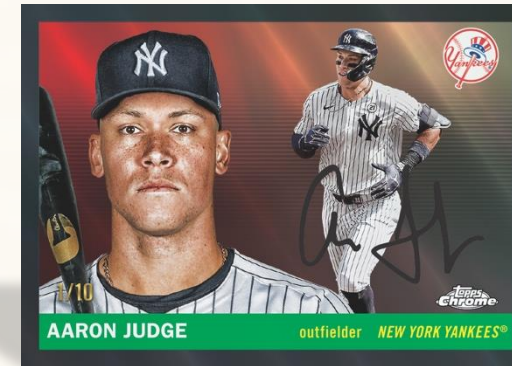

**2025**  
**TOPPS CHROME PLATINUM '55 BASEBALL**

## 2025 TOPPS CHROME® PLATINUM '55 BASEBALL

2025 Topps Chrome® Platinum Baseball reimagines the iconic 1955 design on premium Chrome technology. This 500-card base set showcases active stars, rising rookies, fan favorites, and all-time greats from across the league. New inserts celebrate the legacy of 1955, including sets inspired by the 1955 World Series and the return of 1955 Double Headers. For short prints, City Variations return with skyline-driven designs, alongside Cards That Never Were, offering a creative look at players who never appeared in the original 1955 set. All autographs are on-card, delivering a deep checklist spanning top rookies to the greatest players in baseball history, giving every Collector a reason to chase.

## HOBBY

Each pack contains four (4) 2025 Topps Chrome Platinum '55 Baseball Base Cards. Each box contains one (1) Autograph card and four (4) Insert cards. Each case contains one (1) 1955 Cards That Never Were card and four (4) 1955 City Variation cards.