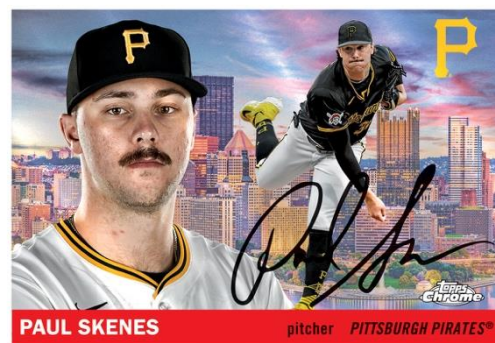

**2025**  
**TOPPS CHROME PLATINUM '55 BASEBALL**

## 2025 TOPPS CHROME® PLATINUM '55 BASEBALL

2025 Topps Chrome® Platinum Baseball reimagines the iconic 1955 design on premium Chrome technology. This 500-card base set showcases active stars, rising rookies, fan favorites, and all-time greats from across the league. New inserts celebrate the legacy of 1955, including sets inspired by the 1955 World Series and the return of 1955 Double Headers. For short prints, City Variations return with skyline-driven designs, alongside Cards That Never Were, offering a creative look at players who never appeared in the original 1955 set. All autographs are on-card, delivering a deep checklist spanning top rookies to the greatest players in baseball history, giving every Collector a reason to chase.

## HOBBY

Each pack contains four (4) 2025 Topps Chrome Platinum '55 Baseball Base Cards. Each box contains one (1) Autograph card and four (4) Insert cards. Each case contains one (1) 1955 Cards That Never Were card and four (4) 1955 City Variation cards.