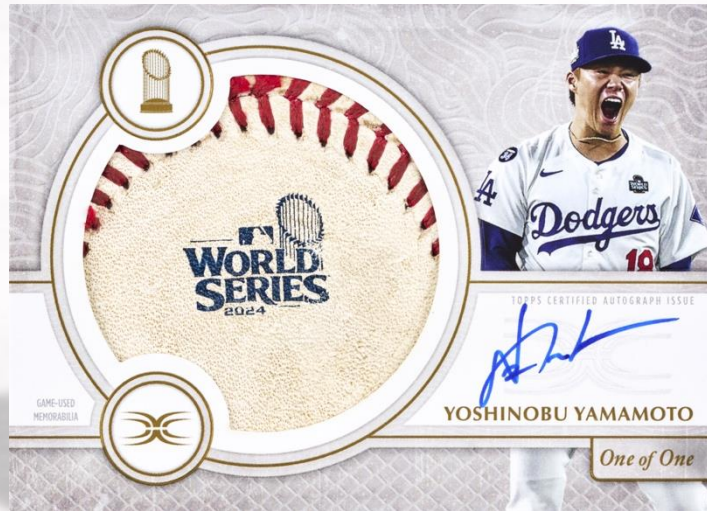

AUTOGRAPH RELIC

World Series Baseball Autograph Relic

Showcases the 2024 World Series logo from game-used baseballs from the World Series and an on-card autograph.