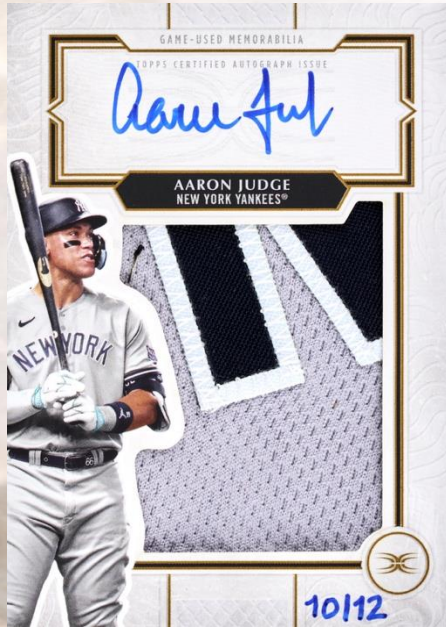

WHAT ARE YOU CHASING?

AUTOGRAPH RELIC

Autographed Ultra Patch Collection

Contains a jumbo patch piece of a larger jersey patch, which collectors can put together through multiple patch cards per player. These cards feature player numbers, team/city names, or team logos with an on-card autograph.