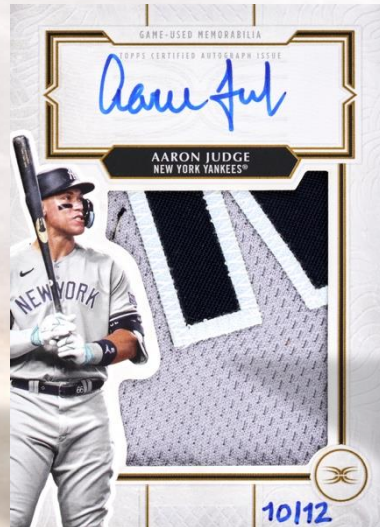

DEFINITIVE  
COLLECTION

**2025**  
**TOPPS DEFINITIVE BASEBALL**

2025 Topps Definitive Baseball features on-card autographs, oversized uniform patches, rookie patch autographs, unique memorabilia pieces, and more from the leading names in the sport!

Each box guarantees 6 autograph or autograph-relic cards, and two relic cards!

## HOBBY

Each slider box of 2025 Topps Definitive Baseball contains eight (8) cards. Each display box contains six (6) Autograph and/or Autograph Relic Cards and two (2) Relic Cards.

Two (2) Boxes per Case  
One (1) Pack per Box  
Eight (8) Cards per Pack