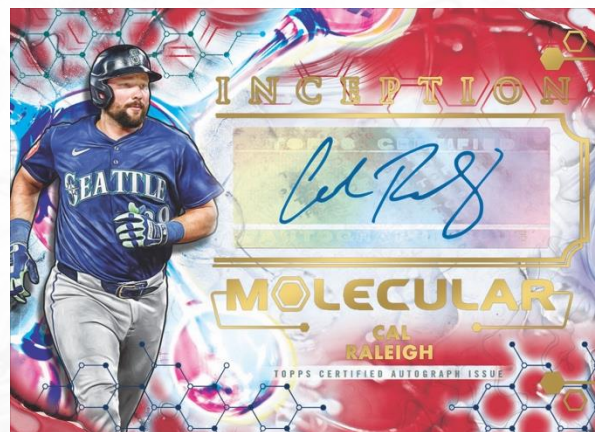

2025

INCEPTION™

2025 TOPPS INCEPTION BASEBALL

2025 Topps Inception Baseball returns as one of the Hobby's most visually distinctive releases, delivering a bold mix of color and premium hits. New to Inception, MLB Bat Knob Sticker Autograph Cards deliver an exciting new chase alongside fan-favorite Inception Signings and Autographed Patch Cards.

HOBBY

Each pack of 2025 Topps Inception Baseball contains seven (7) total cards, including four (4) Base Cards, two (2) Base Parallels, and one (1) Autograph or Autograph Relic Card.

One (1) Pack per Box
Seven (7) Cards per Pack

BASE SHORT PRINT

ALPHA - SSP

AUTOGRAPH & AUTOGRAPH RELIC PARALLEL MATRIX

AUTOGRAPH RELICS

INCEPTION AUTOGRAPH PATCH

Parallels:

- Red
- Aqua
- Gold
- Blue
- Orange
- Sky
- Inception
- MLB Silhouetted Batter

INCEPTION AUTOGRAPH RELIC BOOK

The background features a central white area with a subtle, intricate marbled pattern. This central area is framed by vibrant, multi-colored paint splashes in shades of red, orange, yellow, purple, and blue, which appear to be dripping and swirling around the perimeter.