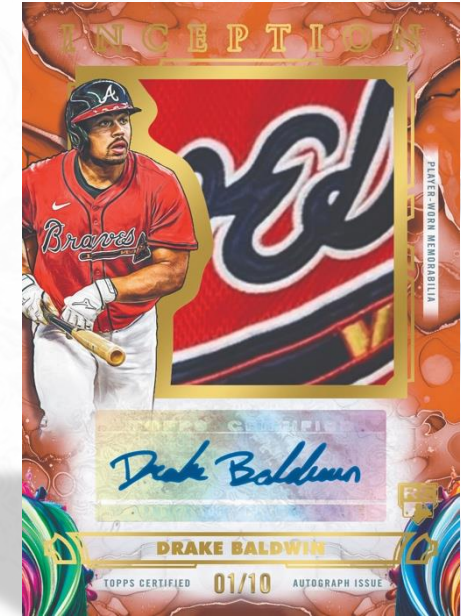

2025

INCEPTION™

2025 TOPPS INCEPTION BASEBALL

2025 Topps Inception Baseball returns as one of the Hobby's most visually distinctive releases, delivering a bold mix of color and premium hits. New to Inception, MLB Bat Knob Sticker Autograph Cards deliver an exciting new chase alongside fan-favorite Inception Signings and Autographed Patch Cards.

HOBBY

Each pack of 2025 Topps Inception Baseball contains seven (7) total cards, including four (4) Base Cards, two (2) Base Parallels, and one (1) Autograph or Autograph Relic Card.

One (1) Pack per Box
Seven (7) Cards per Pack

[SKU DETAILS](#)

WHAT ARE YOU CHASING?

AUTOGRAPH

Inception Signings Gold

AUTOGRAPH

Inception Dual Autographs

AUTOGRAPH RELIC

**Inception Autograph
Jumbo Patch Cards Orange**

- Patch
- Jersey Letter
- Laundry Tag
- MLB Silhouetted Batter

MLB FIRST MILESTONE RELIC

- Blue
- Orange
- Sky
- Inception

MLB BAT KNOB STICKER AUTOGRAPHS

AUTOGRAPHS

INCEPTION SIGNINGS

- Gold
- Gold Inscriptions