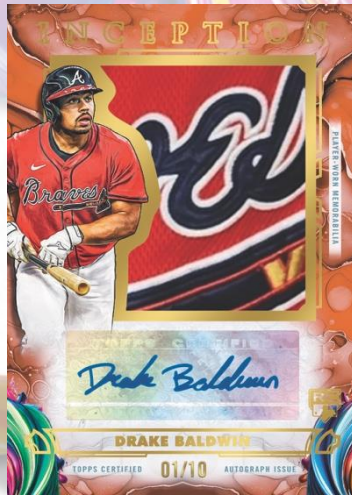

2025

INCEPTION™

2025 TOPPS INCEPTION BASEBALL

2025 Topps Inception Baseball returns as one of the Hobby's most visually distinctive releases, delivering a bold mix of color and premium hits. New to Inception, MLB Bat Knob Sticker Autograph Cards deliver an exciting new chase alongside fan-favorite Inception Signings and Autographed Patch Cards.

HOBBY

Each pack of 2025 Topps Inception Baseball contains seven (7) total cards, including four (4) Base Cards, two (2) Base Parallels, and one (1) Autograph or Autograph Relic Card.

One (1) Pack per Box
Seven (7) Cards per Pack

- Patch
- Jersey Letter
- Laundry Tag
- MLB Silhouetted Batter

MLB FIRST MILESTONE RELIC

- Blue
- Orange
- Sky
- Inception

MLB BAT KNOB STICKER AUTOGRAPHS

AUTOGRAPHS

INCEPTION SIGNINGS

- Gold
- Gold Inscriptions

The background features a central white area with a subtle, intricate marbled pattern. This central area is framed by vibrant, multi-colored paint splashes in shades of red, orange, yellow, purple, and blue, which appear to be dripping and swirling around the perimeter.