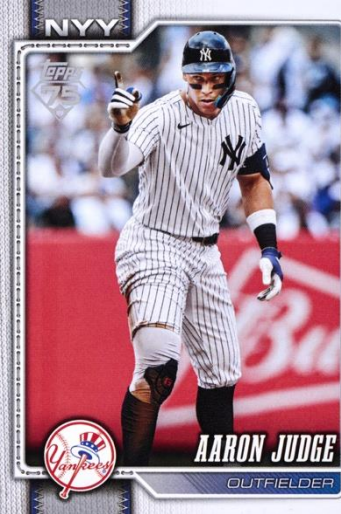

2026
COMPLETE SET

2026 TOPPS BASEBALL COMPLETE SET

Arriving on store shelves June 2026, the 2026 Topps Baseball Complete Set contains the biggest names in the MLB®. These sets have all 700 cards from the 2026 Topps Series 1 and Series 2 Baseball. This is a great way for fans of baseball to get cards of their favorite players and all the most collectible rookies.

RETAIL

Each set of 2026 Topps Baseball Complete Set contains seven-hundred and four (704) cards, including Base Cards from Topps Series 1 & 2 Baseball and select Opening Day Rookies.

[SKU DETAILS](#)