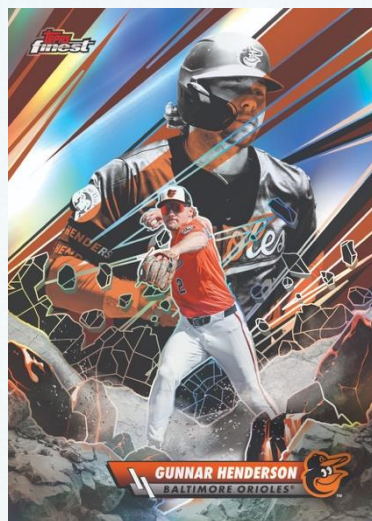

2026 TOPPS FINEST BASEBALL

2026 Topps Finest Baseball is back with the bold, colorful chrome designs synonymous with the brand. This year debuts a newly expanded four-tier base set, now featuring a 50-card Super Rare tier.

Finest delivers a dynamic insert lineup that blends longtime fan favorites with exciting new additions. Staples such as Arrivals, Finest Timelines and Topps Team Finest return, as does World's Finest to celebrate the global impact of baseball through the World Baseball Classic. Collectors can also chase an impressive lineup of short prints and case hits, including iconic Finest themes like The Man and Headliners, in addition to new inserts such as Nightmare Fuel and Aura.

Autographs remain a key part of the Finest Baseball experience, featuring signatures from today's top players and all-time legends of the game. New in 2026, Finest Personality Autographs highlight players whose energy and charisma shine both on and off the field.