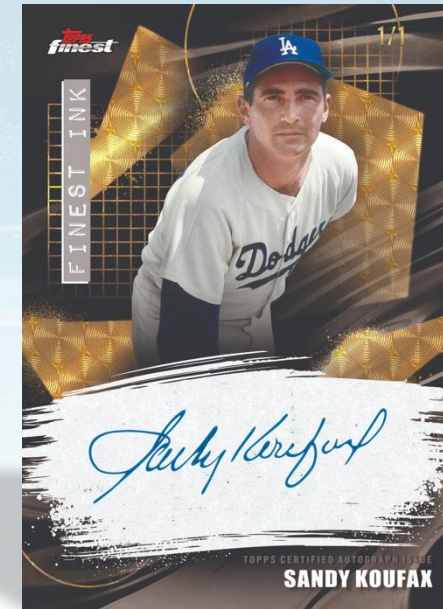

Rookie Cup Dual Autographs

Pairing some of the best players to win the Topps Rookie Cup Award with on-card autographs and imagery from when they were rookies.

AUTOGRAPH