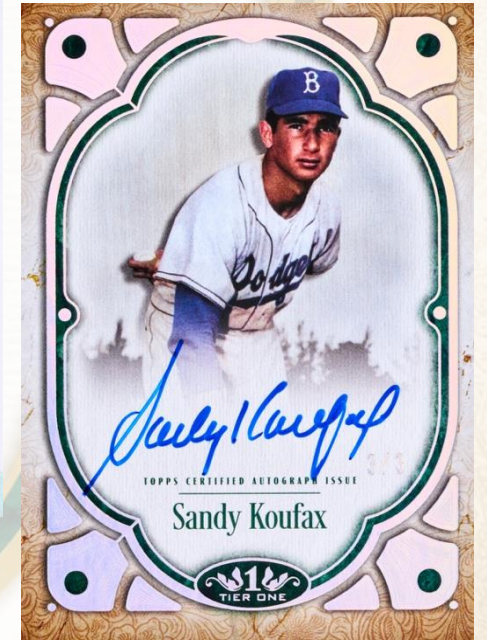

# 2026 TIER ONE BASEBALL

2026 Topps Tier One Baseball stands out for its elevated craftsmanship, sleek presentation, and commitment to on-card autographs. This year's release showcases the game's biggest stars, legends, and rising rookies with standout hits including MLB Sticker Bat Knobs Autographs, Limited Lumber, oversized patches, and multi-signed cards. Built for collectors who value rarity and storytelling, Tier One delivers a refined collecting experience filled with memorable hits and standout chase cards.