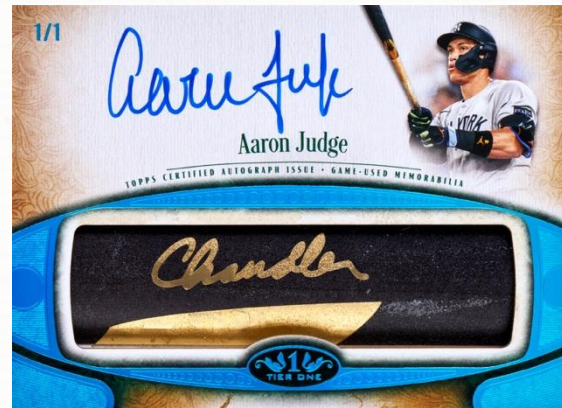

# 2026 TIER ONE BASEBALL

2026 Topps Tier One Baseball stands out for its elevated craftsmanship, sleek presentation, and commitment to on-card autographs. This year's release showcases the game's biggest stars, legends, and rising rookies with standout hits including MLB Sticker Bat Knobs Autographs, Limited Lumber, oversized patches, and multi-signed cards. Built for collectors who value rarity and storytelling, Tier One delivers a refined collecting experience filled with memorable hits and standout chase cards.