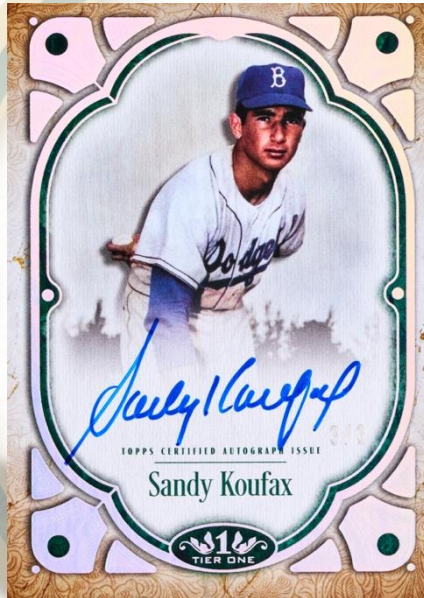

WHAT ARE YOU CHASING?

AUTOGRAPHS

Tier One Autographs

AUTOGRAPHS