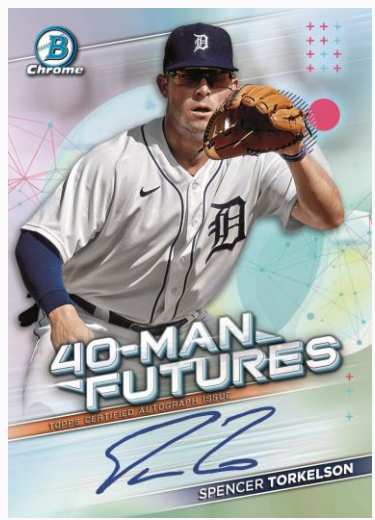

2021 BOWMAN CHROME BASEBALL

2021 Bowman Chrome Baseball breaks out another stellar year of fresh prospects, aspiring rookies, and proven superstars, on always-collectible chrome stock!

Collect the entire 250-card **Base & Chrome Prospect** set, jam-packed with top-of-the-line veterans, rookies, and prospects from throughout Baseball!

Find 2 Chrome Autograph cards per Hobby Master Box!

40 Man Futures Autograph Card