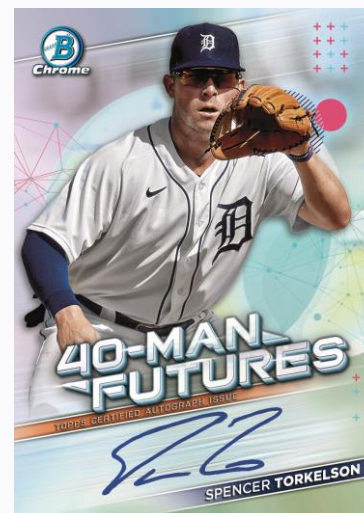

40-Man Futures Autograph Card