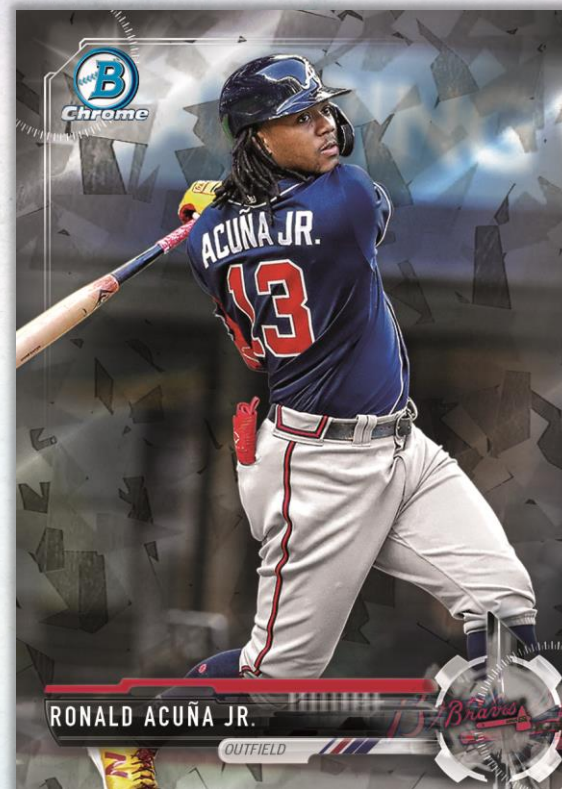

BASE CARDS AND INSERTS

Base Set Parallels

- Refractor Parallel – Sequentially #’d to 199
- Speckle Refractor Parallel – Sequentially #’d to 99
- Magenta Refractor Parallel – Sequentially #’d to 75
- Gold Refractor Parallel – Sequentially #’d to 50
- Blue Refractor Parallel – Sequentially #’d to 25
- Black Atomic Refractor Parallel – Sequentially #’d to 10
- Red Refractor Parallel – Sequentially #’d to 5
- SuperFractor Parallel – #’d 1-of-1
- Printing Plates – #’d 1-of-1

Sterling Recollections - #’d to 99 **NEW!**

Find some of the league’s most prominent superstars featured once again on their 1st Bowman design.

- Gold Refractor Parallel – Sequentially #’d to 50
- Blue Refractor Parallel – Sequentially #’d to 25
- Black Atomic Refractor Parallel – Sequentially #’d to 10
- Red Refractor Parallel – Sequentially #’d to 5
- SuperFractor Parallel – #’d 1-of-1
- Printing Plates – #’d 1-of-1

Sterling Recollection – Black Atomic Refractor
Parallel Card