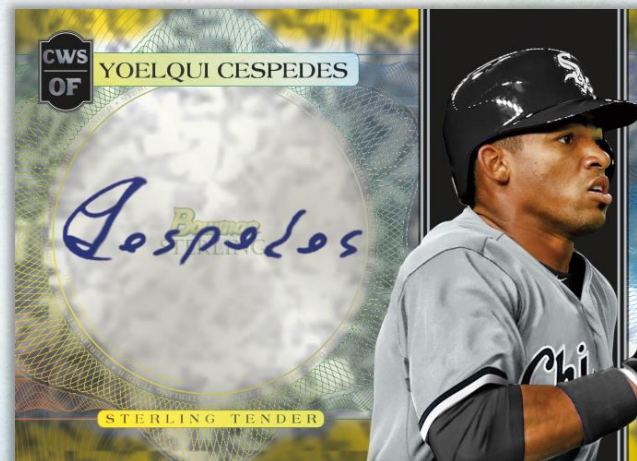

Bowman
STERLING

2021 BOWMAN STERLING BASEBALL

TOPPS

Bolster your collection of premier prospects and rookie superstars with the celebrated shine of **2021 Bowman Sterling Baseball**.

Find 5 Chrome Autographs in Each Box!

Collect the entire 100-card **Base Set** as well as the **all-new Sterling Recollections** insert set.

Rookie Autograph Card – Orange Parallel

Sterling Tender Autograph Card – Canary Diamond Refractor Parallel