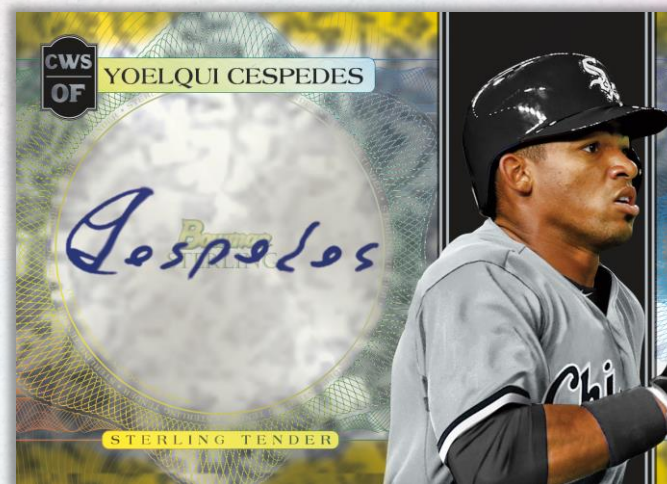

2021 BOWMAN STERLING BASEBALL

AUTOGRAPH CARDS (cont.)

Sterling Tender Autographs – #’d to 99 or Less **NEW!**

With a nod to the British pound sterling, this insert is truly right on the money, showing off some of the game’s top stars, rookies, and prospects.

- Black Atomic Refractor Parallel – Sequentially #’d to 10
- Canary Diamond Refractor Parallel – Sequentially #’d to 3
- Red Refractor Parallel – #’d 1-of-1
- SuperFractor Parallel – #’d 1-of-1

Dual Refractor Autographs – #’d to 25

- Black Atomic Refractor Parallel – Sequentially #’d to 10
- Canary Diamond Refractor Parallel – Sequentially #’d to 3
- Red Refractor Parallel – #’d 1-of-1
- SuperFractor Parallel – #’d 1-of-1

Triple Refractor Autographs – #’d to 25

- Black Atomic Refractor Parallel – Sequentially #’d to 10
- Canary Diamond Refractor Parallel – Sequentially #’d to 3
- Red Refractor Parallel – #’d 1-of-1
- SuperFractor Parallel – #’d 1-of-1

Sterling Tender Autograph Card – Canary Diamond Refractor Parallel

Available in hobby shops
August 2021!

Solicitation subject to change. Final odds/players subject to actual production runs.

© & © 2021 THE TOPPS COMPANY, INC. ALL RIGHTS RESERVED. TOPPS, BOWMAN AND BOWMAN STERLING ARE REGISTERED TRADEMARKS OF THE TOPPS COMPANY, INC. Major League Baseball trademarks and copyrights are used with permission of Major League Baseball. Visit MLB.com. OFFICIALLY LICENSED PRODUCT OF MLB. Officially Licensed Product of MLB Players, Inc. Visit MLBPLAYERS.COM, the Players Choice on the web. Topps does not, in any manner, make any representations as to whether its cards will attain any future value. NO PURCHASE NECESSARY. For a chance to get an autographed/relic insert card, see pack for details. Topps has authorized only the packaging and distribution of sequentially numbered cards stated on the card, but cannot guarantee that counterfeit or unauthorized cards will not exist. Although these players have agreed to provide these cards to Topps, we cannot guarantee that all autographs and/or relics will be received in time for inclusion in this product. In the event of unavailability, Topps reserves the right to substitute an alternative and/or relic card.