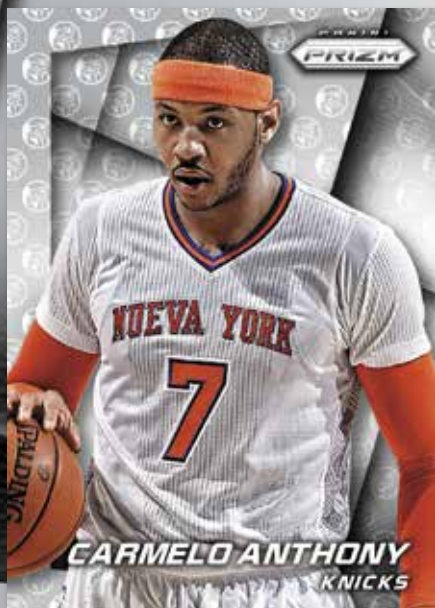

PANINI  
**PRIZM**

*Find 14 Prizms on average in every box, including the following hobby-exclusive colors: Purple Die-Cut, Blue, Red, Gold and Black!*

*Brand new to Prizm this year is the rare SP set! Look for versions featuring current NBA stars, Rookies, and members of the Basketball Hall of Fame!*