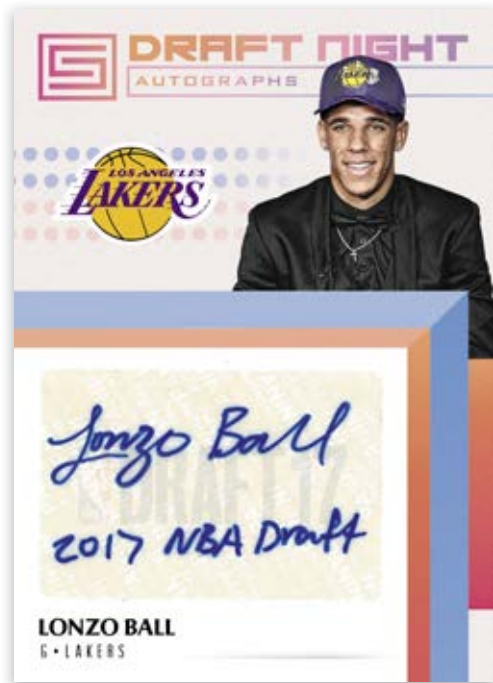

**DRAFT NIGHT AUTOGRAPH  
INSCRIPTIONS**

**NEW BREED**

**DRAFT NIGHT HATS PRIME**

Look for several sets that highlight the incredibly talented and touted 2017 NBA Draft Class, including base rookies, inserts, parallels, autographs, and memorabilia cards!

**FRESHMAN SIGNATURES**

**ELITE SIGNATURES PINK**

**LEGENDARY SIGNATURES**

Status showcases some of the most visually appealing designs of the year, and features autographs from rookies, veterans, and legends!