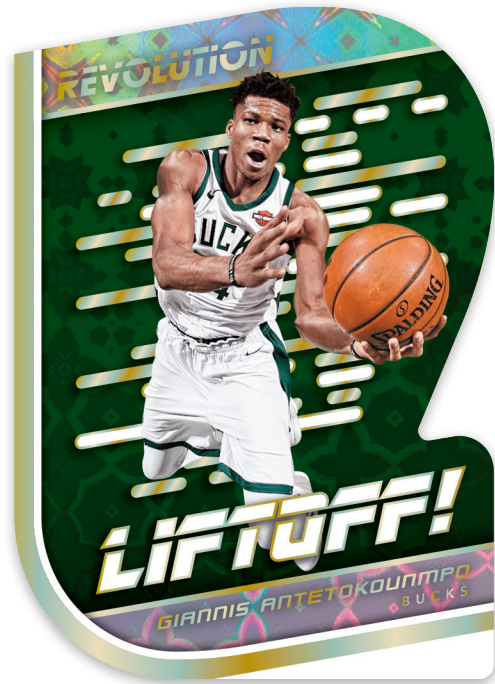

# REVOLUTION

STEPHEN CURRY

2018-19 NBA TRADING CARDS

ROOKIE AUTOGRAPHS

ROOKIE AUTOGRAPHS INFINITE

ROOKIE AUTOGRAPHS KALEIDO

Find on-card rookies from the top of the 2018 NBA Draft Class along with Infinite versions #’d/25 and Kaleido versions numbered one-of-one!