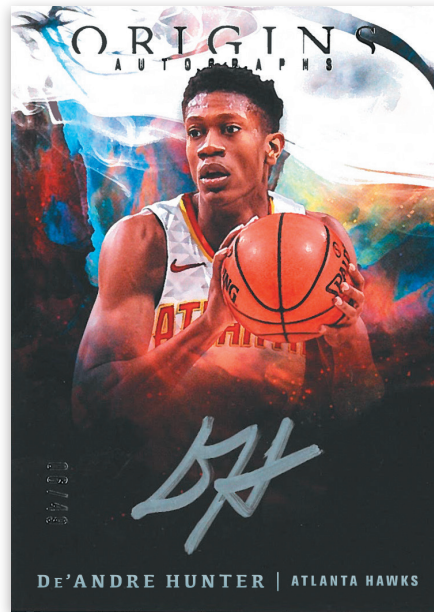

ROOKIE JERSEY AUTOGRAPHS GREEN

ROOKIE JERSEY AUTOGRAPHS GOLD

Pull one Rookie Jersey Autograph per box, on average! Look for prime parallels in Turquoise (#'d/25), Gold (#'d/10), Green (#'d/5) and Black (#'d/1)

ROOKIE AUTOGRAPHS

ORIGINS AUTOGRAPHS SILVER INK

AUTOGRAPHS

Find on-card autographs that feature the top 2019 NBA rookies, as well as the top current and legendary stars!

ROOKIE BOOKLET AUTO PATCH

Chase rare Rookie Booklet Auto Patch cards that feature a massive piece of prime memorabilia and an on-card autograph!