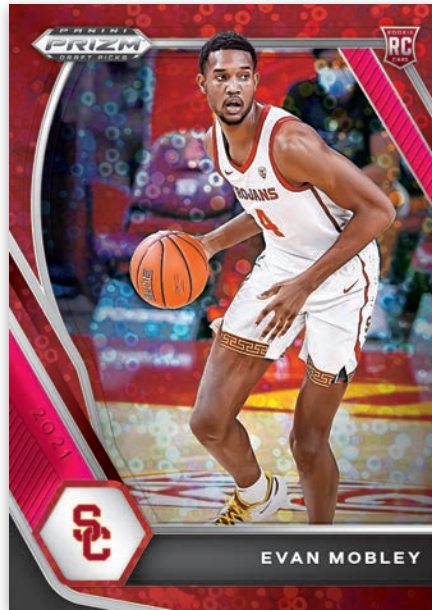

Card images are solely for the purpose of design display.

BASE

Card images are solely for the purpose of design display.

BASE VARIATIONS RED CIRCLES

Card images are solely for the purpose of design display.

BASE PINK CIRCLES

Look for a 100-card base set that includes all the top prospects eligible for the upcoming NBA Draft.

Only found in the H2 Boxes look for the Red Circle Parallels!

Hunt for stunning parallels, some printed using unique patterns to make these parallels stand out even more!