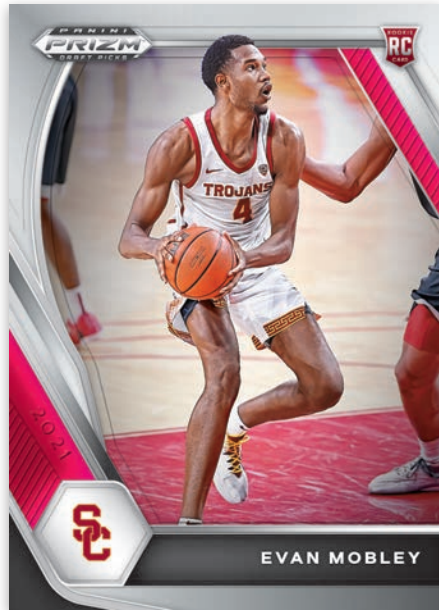

Card images are solely for the purpose of design display.

BASE

Card images are solely for the purpose of design display.

BASE VARIATIONS RED CIRCLES

Card images are solely for the purpose of design display.

BASE PINK CIRCLES

Look for a 100-card base set that includes all the top prospects eligible for the upcoming NBA Draft.

Only found in the H2 Boxes look for the Red Circle Parallels!

Hunt for stunning parallels, some printed using unique patterns to make these parallels stand out even more!