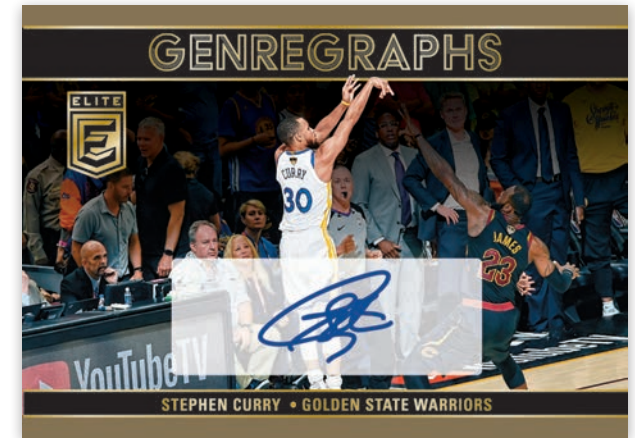

Card images are solely for the purpose of design display.

HOBBY EXCLUSIVE

PEN PALS BLUE

Card images are solely for the purpose of design display.

HOBBY EXCLUSIVE

**PASSING THE TORCH SIGNATURES
BLACK**

Card images are solely for the purpose of design display.

HOBBY EXCLUSIVE

GENREGRAPHS GOLD

There is no shortfall of Autograph content in 2023-24 Donruss Elite! Look for a strong lineup of on-card autographs in Pen Pals, GenreGraphs, Elite Signatures, and Passing the Torch Signatures! Look for the One-of-One Black parallels!