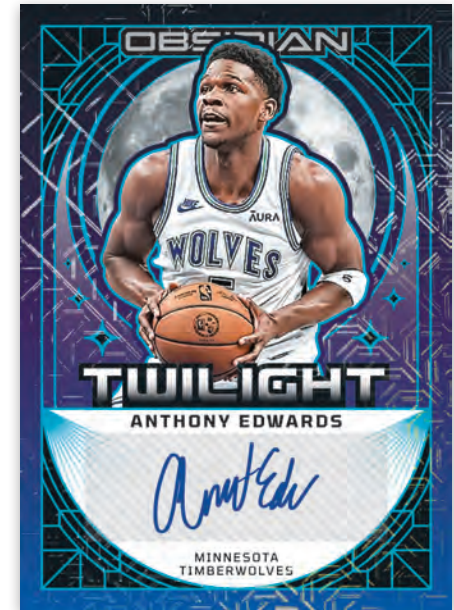

HOBBY EXCLUSIVE

**ROOKIE JERSEY AUTOGRAPHS
ELECTRIC ETCH GOLD FLOOD**

Card images are solely for the purpose of design display.

HOBBY EXCLUSIVE

**MAGMATIC SIGNATURES ELECTRIC
ETCH VIBRANT MOJO**

Card images are solely for the purpose of design display.

HOBBY EXCLUSIVE

**TWILIGHT SIGNATURES ELECTRIC ETCH
DEEP SEA MOJO**

Find Autographs from superstars, legends, and rookies in Autograph sets numbered from 149 to 1! Search for the brand new Electric Etch Orange Flood (#'d/75), Electric Etch Purple Flood (#'d/49), Electric Etch Gold Flood (#'d/10), Electric Etch Deep Sea Mojo (#'d/5) and Electric Etch Vibrant Mojo (One-of-One) parallels!