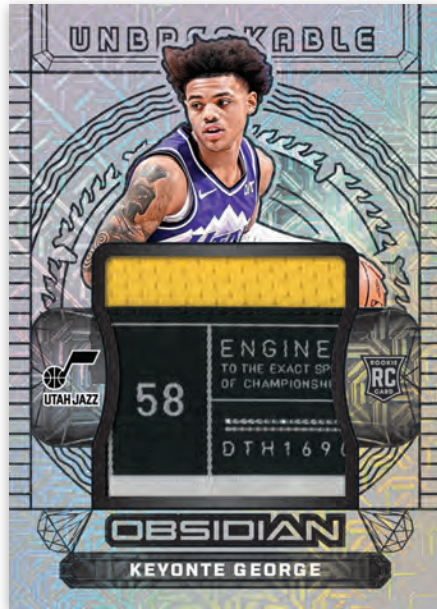

HOBBY EXCLUSIVE

**TWILIGHT SIGNATURES ELECTRIC ETCH
DEEP SEA MOJO**

Find Autographs from superstars, legends, and rookies in Autograph sets numbered from 149 to 1! Search for the brand new Electric Etch Orange Flood (#'d/75), Electric Etch Purple Flood (#'d/49), Electric Etch Gold Flood (#'d/10), Electric Etch Deep Sea Mojo (#'d/5) and Electric Etch Vibrant Mojo (One-of-One) parallels!

Card images are solely for the purpose of design display.

HOBBY EXCLUSIVE

VOLCANIX

Card images are solely for the purpose of design display.

HOBBY EXCLUSIVE

VITREOUS

Card images are solely for the purpose of design display.

HOBBY EXCLUSIVE

HOTSPOT ELECTRIC ETCH ORANGE FLOOD

Chase after the Hobby-Exclusive short-printed Inserts Vitreous and Volcanix! Also, search for the new randomly inserted super short-printed Insert Black Color Blast! Look for Hobby-Exclusive inserts in the new Electric Etch Orange Flood (#'d/75), Electric Etch Purple Flood (#'d/49), Electric Etch Gold Flood (#'d/10), Electric Etch Deep Sea Mojo (#'d/5) and Electric Etch Vibrant Mojo (One-of-One) parallels!