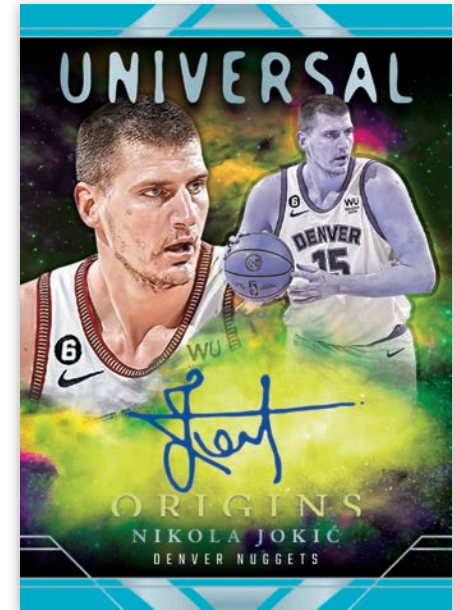

# ORIGINS

KEYONTE GEORGE

*H2 EXCLUSIVE*

**ROOKIE AUTOGRAPHS TURQUOISE**

Card images are solely for the purpose of design display.

*H2 EXCLUSIVE*

**ELEVATION SIGNATURES TURQUOISE**

Card images are solely for the purpose of design display.

*H2 EXCLUSIVE*

**UNIVERSAL AUTOGRAPHS TURQUOISE**

Look for a stunning display of Autograph content this year in Origins. Find the H2-Exclusive Turquoise (#'d/15) parallel for Rookie Autographs, Elevation Signatures and Universal Autographs!