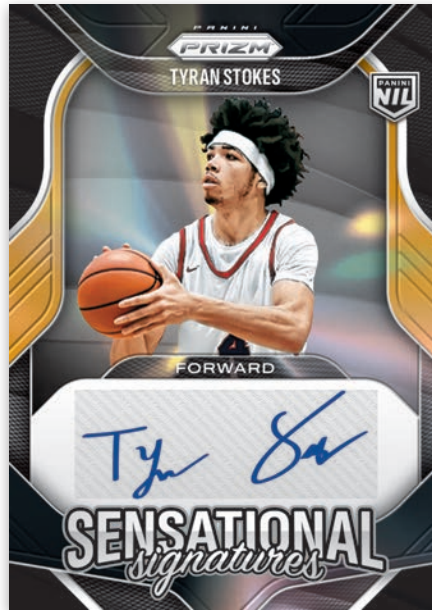

PANINI AMERICA, INC.

DERRICK ROSE/VJ EDGEcombe/DARIUS ACUFF JR.

2025-26 **PRIZM** BASKETBALL

TRADING CARDS · HOBBY

PANINI

All information is accurate at the time of posting – content is subject to change. Card images are solely for the purpose of design display.
Actual images used on cards to be determined. 帕尼尼 © 2026 Panini America, Inc.

Card images are solely for the purpose of design display.

HOBBY EXCLUSIVE

BASE PRIZMS AUTOGRAPHS

Card images are solely for the purpose of design display.

HOBBY EXCLUSIVE

**SENSATIONAL SIGNATURES PRIZMS
BLACK GOLD**

Card images are solely for the purpose of design display.

HOBBY EXCLUSIVE

PENMANSHIP PRIZMS MOJO

Find 3 Hobby Exclusive Autographs from some of the game's top legends, stars, rookies, and NIL prospects!

Card images are solely for the purpose of design display.