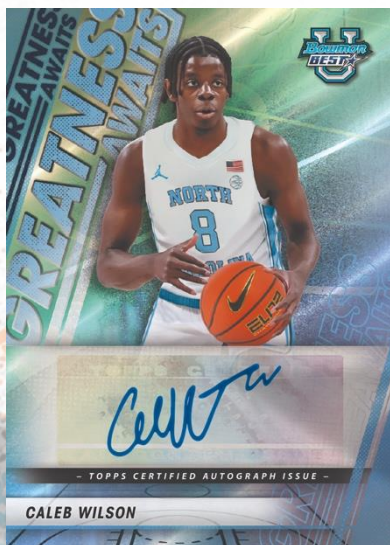

2025/26
BOWMAN UNIVERSITY BEST BASKETBALL

2025/26 BOWMAN UNIVERSITY BEST BASKETBALL

2025-26 Bowman University Best Basketball delivers a loaded hobby experience. Featuring 4 packs per box, look out for 1 relic autograph and 3 other autographs per box! Collectors can chase top NCAA stars including AJ Dybantsa, Darryn Peterson, Caleb Wilson, Sarah Strong, Madison Booker, and JuJu Watkins, alongside a strong list of chromium parallels.

This release also delivers an impressive lineup of autograph and relic content, such as Best of 25 Autographs, Coaches Ink, Dual and Triple Autographs and Jumbo Relic Autographs, including low-numbered brand logo and conference patch variations that bring you closer to the game.

HOBBY

Each pack of 2025/2026 Bowman U Best Basketball contains ten (10) cards, including six (6) Base Cards, two (2) Parallels, one (1) Insert, and one (1) Autograph or Relic. Each box contains three (3) Autographs, and look for (1) Patch Autograph, three (3) Base Refractors, two (2) Base Shimmer Parallels, four (4) Inserts, and three (3) Sequentially Numbered Base Parallels. Each case contains one (1) Case Hit Insert from Let's Go, Top Billing, or Big Energy.

AUTOGRAPH RELIC

Game Graphs

Introducing Game graphs autograph relics, a groundbreaking addition to Bowman University Best Basketball. Collectors can chase cards featuring game-worn relics, combining true on-court history with signature ink. Game graphs delivers a premium, must-have collectible that brings fans closer than ever to the moments that define the game.