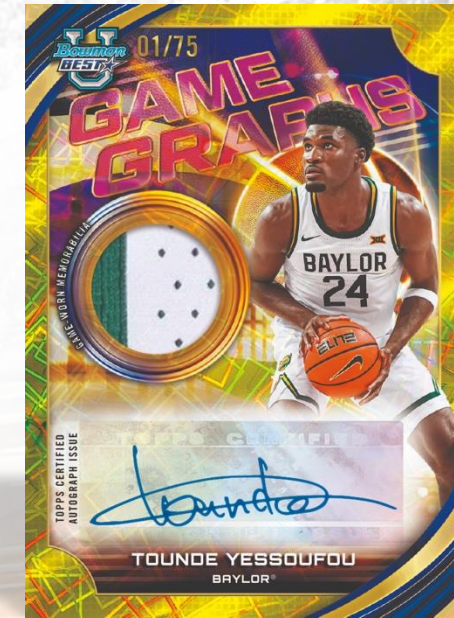

AUTOGRAPH RELIC

Game Graphs

Introducing Game graphs autograph relics, a groundbreaking addition to Bowman University Best Basketball. Collectors can chase cards featuring game-worn relics, combining true on-court history with signature ink. Game graphs delivers a premium, must-have collectible that brings fans closer than ever to the moments that define the game.