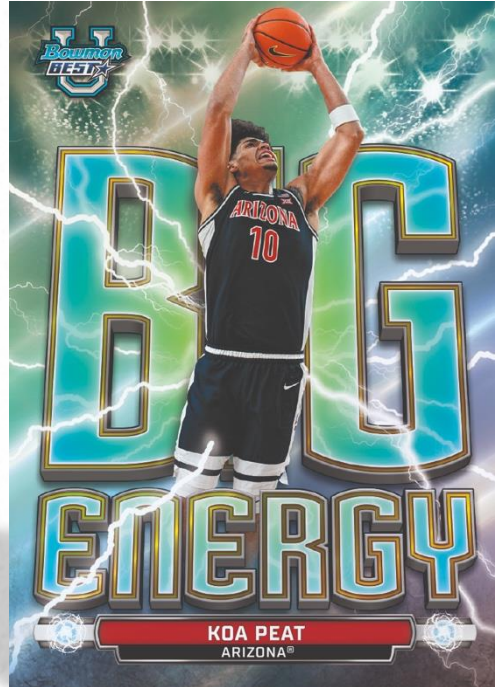

2025/26
BOWMAN UNIVERSITY BEST BASKETBALL

2025/26 BOWMAN UNIVERSITY BEST BASKETBALL

2025-26 Bowman University Best Basketball delivers a loaded hobby experience. Featuring 4 packs per box, look out for 1 relic autograph and 3 other autographs per box! Collectors can chase top NCAA stars including AJ Dybantsa, Darryn Peterson, Caleb Wilson, Sarah Strong, Madison Booker, and JuJu Watkins, alongside a strong list of chromium parallels.

This release also delivers an impressive lineup of autograph and relic content, such as Best of 25 Autographs, Coaches Ink, Dual and Triple Autographs and Jumbo Relic Autographs, including low-numbered brand logo and conference patch variations that bring you closer to the game.

HOBBY

Each pack of 2025/2026 Bowman U Best Basketball contains ten (10) cards, including six (6) Base Cards, two (2) Parallels, one (1) Insert, and one (1) Autograph or Relic. Each box contains three (3) Autographs, and look for (1) Patch Autograph, three (3) Base Refractors, two (2) Base Shimmer Parallels, four (4) Inserts, and three (3) Sequentially Numbered Base Parallels. Each case contains one (1) Case Hit Insert from Let's Go, Top Billing, or Big Energy.

Four (4) Pack per Box
Ten (10) Cards per Pack

[SKU DETAILS](#)

WHAT ARE YOU CHASING?

CASE HIT

Big Energy

Feel the surge with Big energy, one of the most electrifying case hits in Bowman University Best Basketball. Bursting with dynamic, high-voltage design elements, this insert captures the intensity and excitement of the game's most explosive athletes.