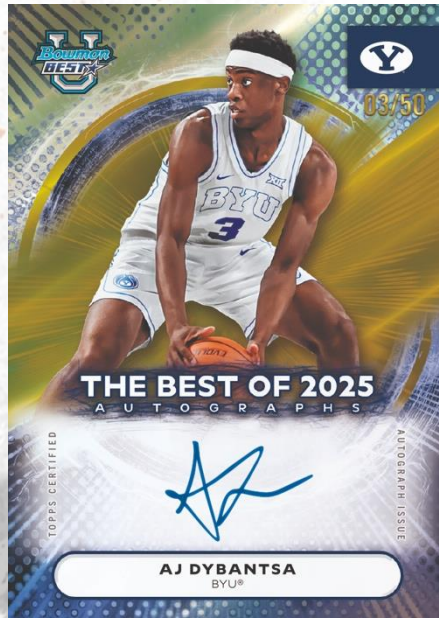

2025/26
BOWMAN UNIVERSITY BEST BASKETBALL

2025/26 BOWMAN UNIVERSITY BEST BASKETBALL

2025-26 Bowman University Best Basketball delivers a loaded hobby experience. Featuring 4 packs per box, look out for 1 relic autograph and 3 other autographs per box! Collectors can chase top NCAA stars including AJ Dybantsa, Darryn Peterson, Caleb Wilson, Sarah Strong, Madison Booker, and JuJu Watkins, alongside a strong list of chromium parallels.

HOBBY

Each pack of 2025/2026 Bowman U Best Basketball contains ten (10) cards, including six (6) Base Cards, two (2) Parallels, one (1) Insert, and one (1) Autograph or Relic. Each box contains three (3) Autographs, and look for (1) Patch Autograph, three (3) Base Refractors, two (2) Base Shimmer Parallels, four (4) Inserts, and three (3) Sequentially Numbered Base Parallels. Each case contains one (1) Case Hit Insert from Let's Go, Top Billing, or Big Energy.

CASE HIT

Top Billing

Take center stage with Top billing, one of the premier case hits in Bowman University Best Basketball. Designed with a bold, star-driven theme, this insert shines the spotlight directly on the game's biggest names.

WHAT ARE YOU CHASING?

AUTOGRAPH

Best of 25 Autographs

Featuring top men's and women's college athletes, this collection captures the future of sports with clean and bold designs. Limited, dynamic, and loaded with star power, Best of 25 autographs is where tomorrow's legends make their mark today.