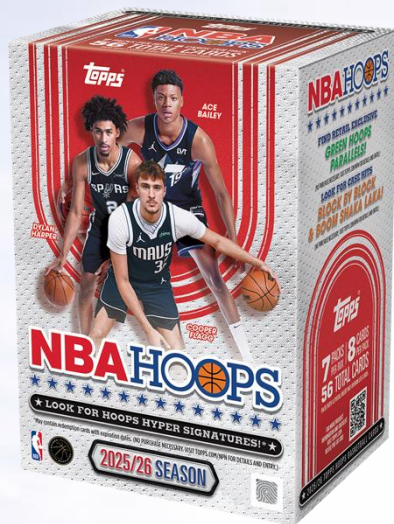

Retail formats deliver their own exclusive excitement with inserts such as Hardwired, The Buzz, and Jam-Packed, plus Retail-only case hits Block by Block and Boom Shaka Laka. Signed cards are also in play, headlined by Hoops Rookie First Signs and Hyper Signatures.

Whether you're ripping the first pack of the season or chasing iconic hits, 2025–26 Topps Hoops delivers fast-paced fun and classic NBA energy in every box.

HOBBY

Each pack of 2025/26 Topps Hoops Basketball contains eight (8) Cards. Each box contains one (1) Autograph, and an assortment of inserts and parallels. Look for the following case hits: Oasis, Joy, Checkmate, and Hoopnotic.

Twenty (20) Pack per Box
Eight (8) Cards per Pack

[SKU DETAILS](#)

JUMBO

Each pack of 2025/26 Topps Hoops Basketball contains twenty (20) Cards. Each box contains two (2) Autographs, and an assortment of inserts and parallels. Look for the following case hits: Oasis, Joy, Checkmate, and Hoopnotic.

Ten (10) Packs per Box
Twenty (20) Cards per Pack

[SKU DETAILS](#)

VALUE BOX

Each pack of 2025/26 Topps Hoops Basketball contains eight (8) cards. Each box contains an assortment of Retail Parallels and Inserts. Look for Exclusive Green Hoops Parallels! Look for randomly inserted autographs, and the following case hits: Block By Block and Boom Shaka Laka.