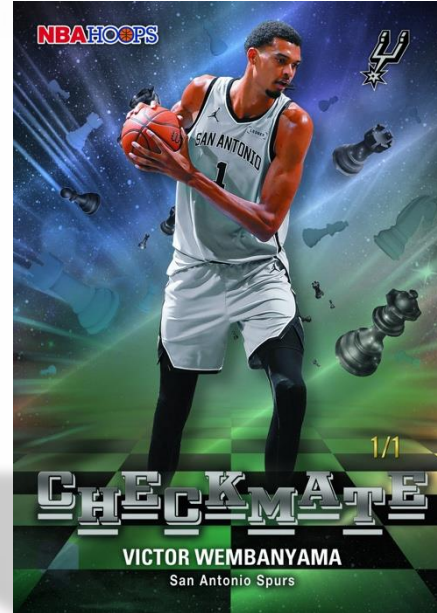

Sixty-Four (64) Boxes per Case
Twenty-Five (25) Cards per Box

[SKU DETAILS](#)

WHAT ARE YOU CHASING?

CASE HIT

Oasis

Take a rare moment to appreciate greatness. Oasis highlights the NBA's most electrifying stars in a stunning visual design.

CASE HIT

Checkmate

The game within the game. Checkmate celebrates the NBA's most cerebral superstars, players who control the floor with strategy and skill.

SSP

Finals Pursuit

The road to a championship is never easy. Finals Pursuit chronicles the intensity of the NBA Playoffs as the league's best teams and stars battle toward the ultimate prize: an NBA title.