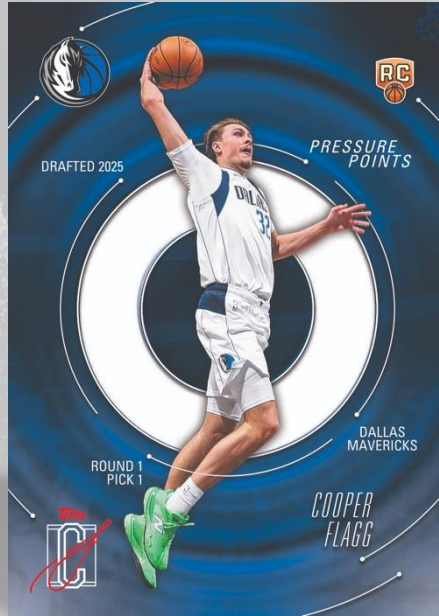

WHAT ARE YOU CHASING?

CASE HIT

Pressure Points

Electric rings and high-voltage motion lines lock in like a game-winning possession, turning the design into a full-court press of energy and intensity.