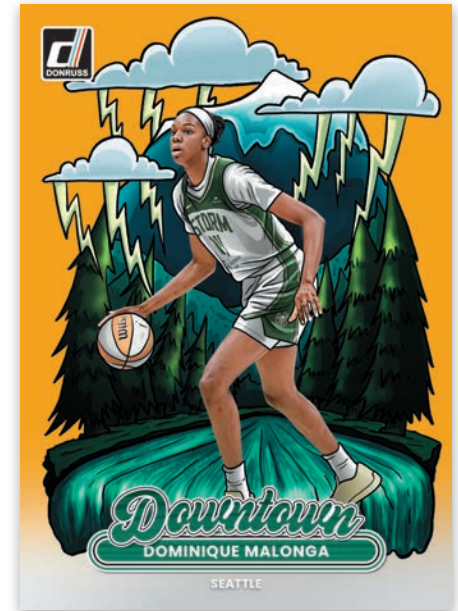

Card images are solely for the purpose of design display.

**BASE WNBA LOGO**

Card images are solely for the purpose of design display.

**TUNNEL VISION HOLO BLACK LASER**

Card images are solely for the purpose of design display.

**DOWNTOWN GOLD**

New to 2026 WNBA Donruss chase the WNBA Logo and Tunnel Vision inserts of today's stars.  
And for the first time, be on the look out for Gold Downtowns of your favorite player!

Card images are solely for the purpose of design display.