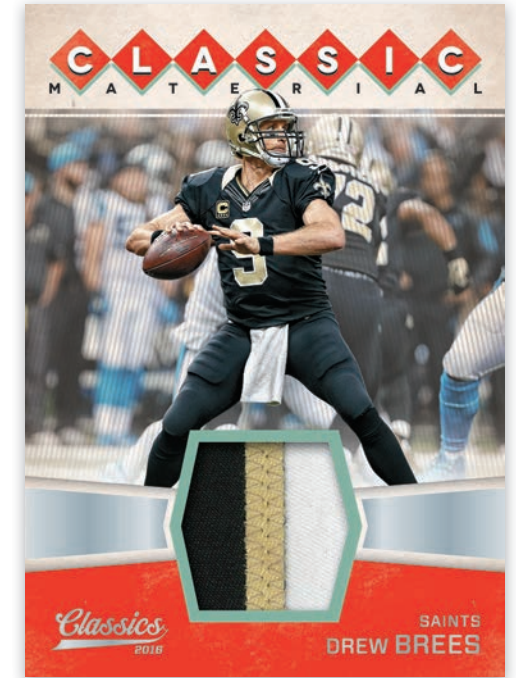

CLASSIC MATERIAL

Find rare Memorabilia inserts that features swatches from veterans and legends of the gridiron!