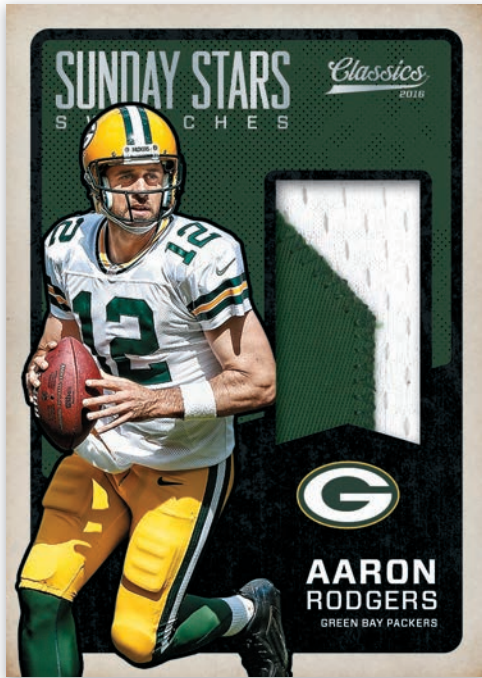

SUNDAY STAR SWATCHES