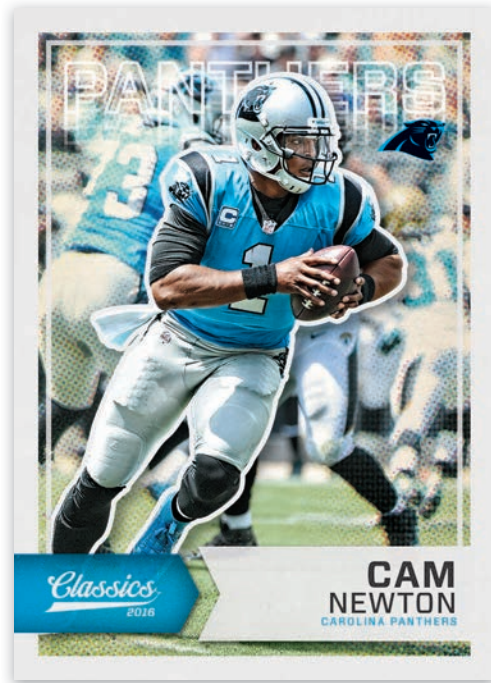

**BASE**

**LEGENDS**

**ROOKIES**

Classics features a robust 300-card base set with the NFL's top current stars, past performers and future legends! Look for one Rookie card per pack on average!

ROOKIES SIGNIFICANT SIGNATURES