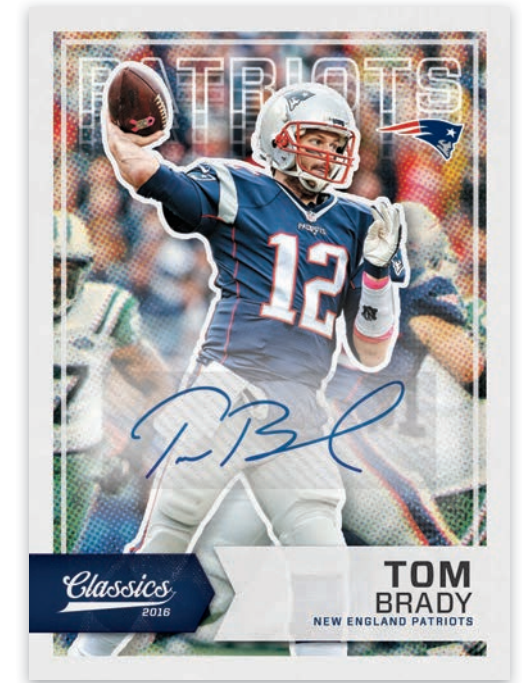

**BASE**

**LEGENDS**

**ROOKIES**

Classics features a robust 300-card base set with the NFL's top current stars, past performers and future legends! Look for one Rookie card per pack on average!

ROOKIES SIGNIFICANT SIGNATURES

CLASSIC COMBOS SIGNATURES

BASE SIGNIFICANT SIGNATURES

Look for one autograph per box on average,  
ranging from top incoming rookies to the game's all-time greats!  
Also look for buyback autographs falling one per case on average!