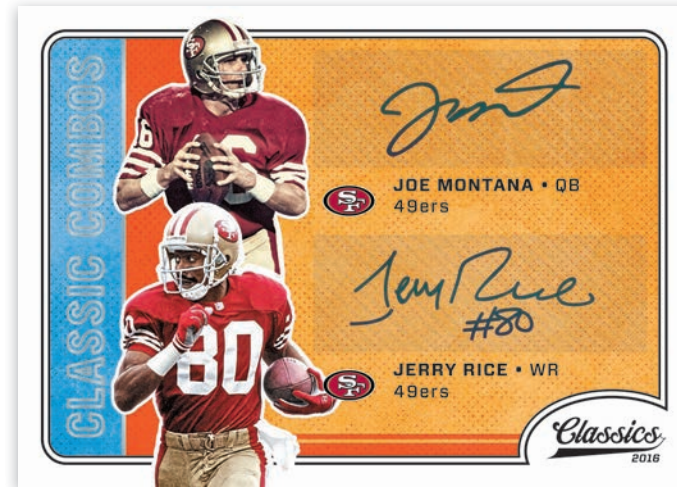

**BASE**

**LEGENDS**

**ROOKIES**

Classics features a robust 300-card base set with the NFL's top current stars, past performers and future legends! Look for one Rookie card per pack on average!

ROOKIES SIGNIFICANT SIGNATURES

CLASSIC COMBOS SIGNATURES

BASE SIGNIFICANT SIGNATURES

Look for one autograph per box on average,  
ranging from top incoming rookies to the game's all-time greats!  
Also look for buyback autographs falling one per case on average!