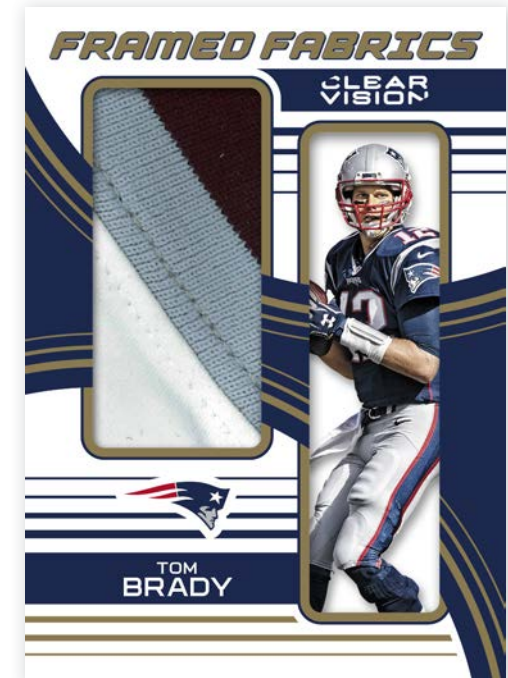

FRAMED FABRICS

Look for game-used jersey swatches from current and retired NFL greats in the Framed Fabrics set. These cards are sequentially numbered to a max of 99 copies and feature a Prime version sequentially numbered to 25 or less!