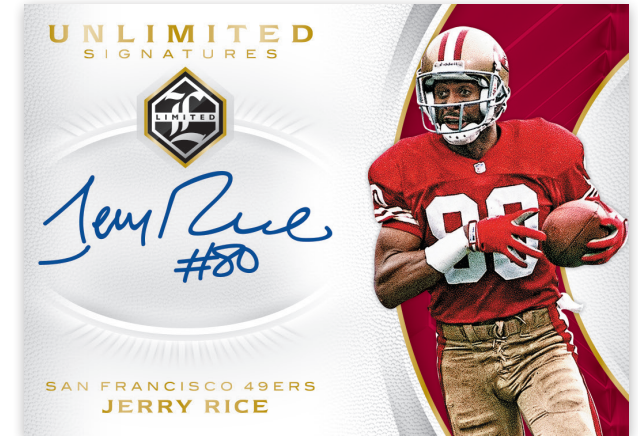

UNLIMITED SIGNATURES

Unlimited Signatures is loaded with autographs from legends and current NFL stars. Search for short-printed autographs like

Joe Montana & Matt Ryan!

- Unlimited Signatures (#'d/99 or less)
- Unlimited Signatures Silver Spotlight (#'d/50 or less)
- Unlimited Signatures Gold Spotlight (#'d/25 or less)
- Unlimited Signatures Ruby Spotlight (#'d/10 or less)
- Unlimited Signatures Emerald Spotlight (#'d/5 or less)
- Unlimited Signatures Sapphire Spotlight (#'d/1)