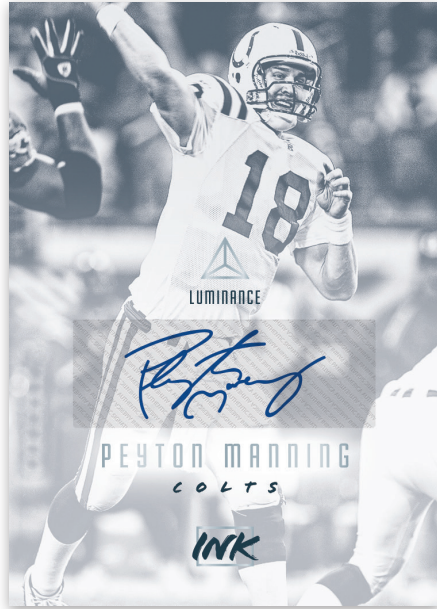

INK

FLASH

LUMINARY

With a checklist full of Hall-of-Famers and current NFL stars, this autograph set is writing its own destiny.

Look for these parallels: Gold - max #’d/49,
Platinum Blue - max #’d/25, Gun Metal 1-of-1

Look for high-intensity action shots that show the Flash in today’s NFL!

Luminary highlights the rookies that will shine in 2018 and beyond!