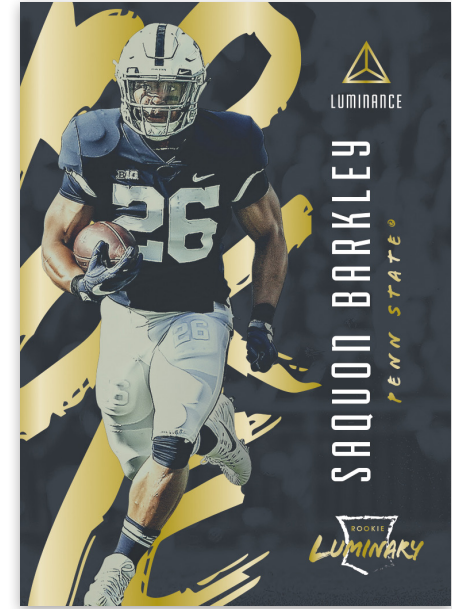

Platinum Blue - #'d/25

Red - #'d/10

Pink - #'d/5

Gun Metal one-of-one

SPOTLIGHT SIGNATURES

This autographed card deserves the Spotlight! This design uses foil to shine a spotlight on the players jersey number and name. Look for these parallels:

Gold - max #'d/49, Platinum Blue - max #'d/25,

Gun Metal 1-of-1

DRAFT DAY SIGNATURES WHITE

Luminance Football delivers the first on-card rookie autograph set of the season in Draft Day Signatures!

This sharp, new design showcases the top rookies of 2018 with white, gold and silver ink variations!

ROOKIE INK

With this design, Rookie Ink put the emphasis on the autograph. Look for these parallels:
 Gold - #’d/99, Blue - #’d/75, Platinum Blue - #’d/25,
 Red - #’d/10, Pink - #’d/5, Gun Metal 1-of-1

JUMBO PREMIUM GUN METAL

Big action photography and big memorabilia equals Jumbo material. Look for these parallels:
 Gold - max #’d/49, Platinum Blue - max #’d/25,
 Gun Metal 1-of-1

INK

FLASH

LUMINARY

With a checklist full of Hall-of-Famers and current NFL stars, this autograph set is writing its own destiny.