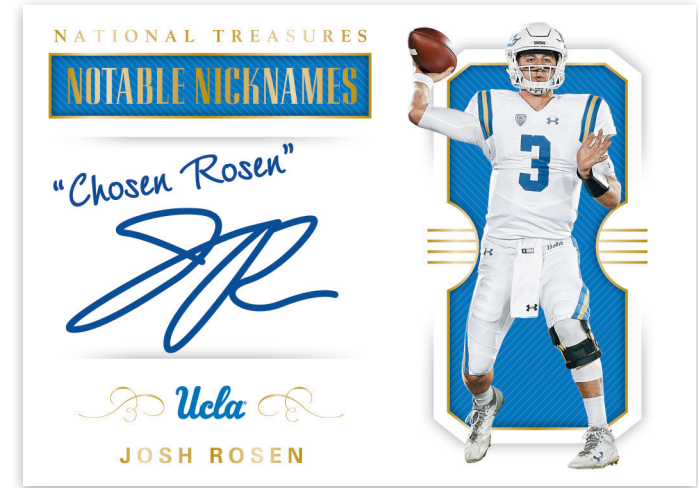

PANINI AMERICA TRADING CARD CO.

2018

National Treasures

COLLEGIATE FOOTBALL COLLECTION

2018 NATIONAL TREASURES COLLEGIATE FOOTBALL TRADING CARDS

COLLEGE MATERIAL SIGNATURES

College Material Signatures features crisp on-card autographs, paired with a oversized prime swatches from this year's top rookies!

BASE

2018 National Treasures has a 25-card Base set #’d/99 with the following parallels:
Century Silver - #’d/49
Century Red - #’d/25
Century Gold - #’d/10
Century Emerald - #’d/5
Century Black - #’d 1/1

NOTABLE NICKNAMES

Notable Nicknames features on-card autographs and inscriptions from college football greats!

2018 NATIONAL TREASURES COLLEGIATE FOOTBALL TRADING CARDS

TEAM LOGO SHIELDS

Team Logo Shield Signatures features an autograph along with his team's shield logo from this year's incoming rookie class!

NATIONAL TREASURED CUTS

Find classic cut signatures from College and Pro Football Hall of Famers National Treasured Cuts!

MATERIALS SIGNATURES

Look for autographs coupled with memorabilia swatches from the college football greats of today and yesterday!