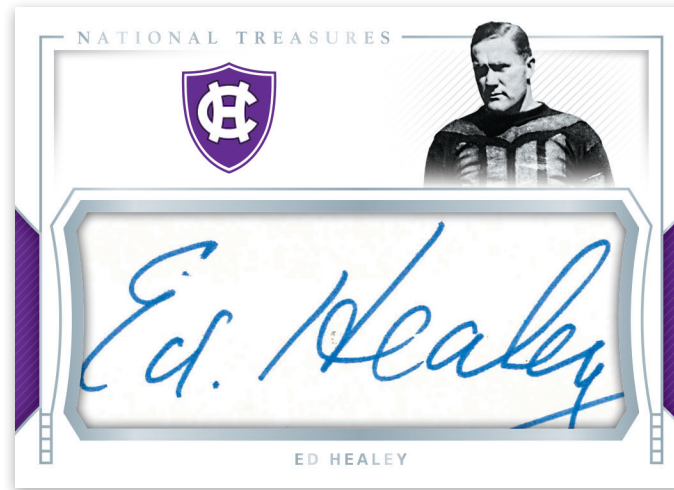

NOTABLE NICKNAMES

Notable Nicknames features on-card autographs and inscriptions from college football greats!

2018 NATIONAL TREASURES COLLEGIATE FOOTBALL TRADING CARDS

TEAM LOGO SHIELDS

Team Logo Shield Signatures features an autograph along with his team's shield logo from this year's incoming rookie class!

NATIONAL TREASURED CUTS

Find classic cut signatures from College and Pro Football Hall of Famers National Treasured Cuts!

MATERIALS SIGNATURES

Look for autographs coupled with memorabilia swatches from the college football greats of today and yesterday!