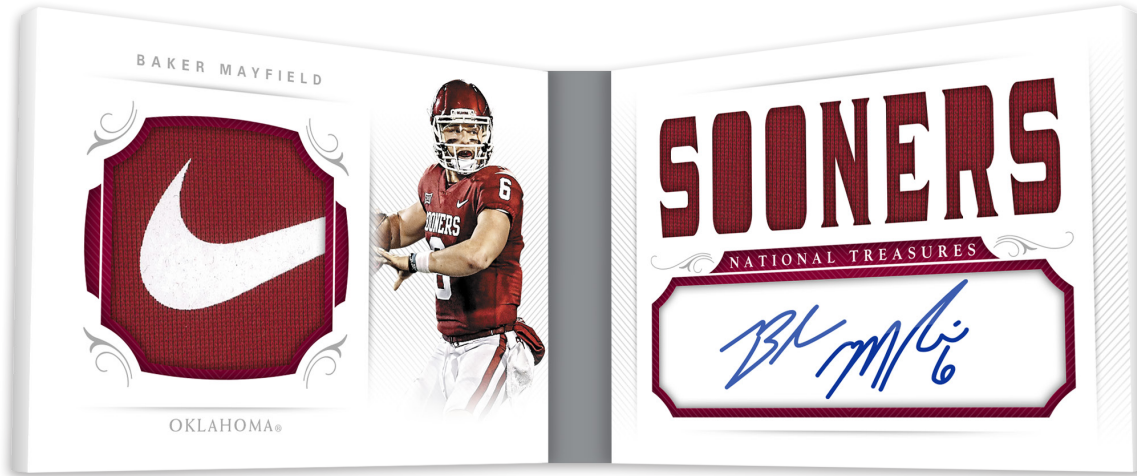

NOTABLE NICKNAMES

Notable Nicknames features on-card autographs and inscriptions from college football greats!

2018 NATIONAL TREASURES COLLEGIATE FOOTBALL TRADING CARDS

TEAM LOGO SHIELDS

Team Logo Shield Signatures features an autograph along with his team's shield logo from this year's incoming rookie class!

NATIONAL TREASURED CUTS

Find classic cut signatures from College and Pro Football Hall of Famers National Treasured Cuts!

MATERIALS SIGNATURES

Look for autographs coupled with memorabilia swatches from the college football greats of today and yesterday!

2018 NATIONAL TREASURES COLLEGIATE FOOTBALL TRADING CARDS

COMBO PLAYER SIGNATURE BOOKLETS

Find your stars in Combo Player Signature Booklet, featuring a booklet that combines an autograph with a jumbo swatch!