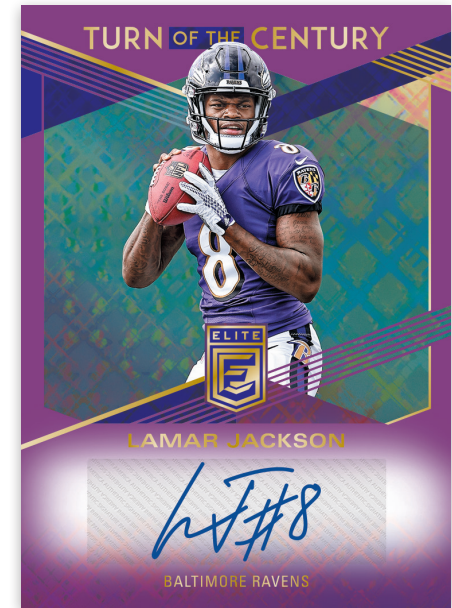

Passing the Torch Signatures Doubles - max #’d/25

Passing the Torch Signatures Doubles Black - one-of-one

PEN PALS

Pen Pals features bold on-card autographs of the top rookies from the 2019 NFL Draft with black, blue, green, and red ink variations.

Pen Pals (black ink) - not #’d

Pen Pals Blue Ink - 99 or less

Pen Pals Green Ink - 10 or less

Pen Pals Red Ink - one-of-one

1999 ELITE ROOKIES ASPIRATIONS

Featuring a throwback design to 1999, this 50-card set will include the top rookies of 2019.

1999 Elite Rookies - not #’d

1999 Elite Rookies Aspirations - max #’d/99

1999 Elite Rookies Status - max #’d/99

1999 Elite Rookies Black - one-of-one

TURN OF THE CENTURY AUTOGRAPHS PURPLE

Turn of the Century Autographs features the first autographs of the 2019 NFL Rookies in their pro uniforms!