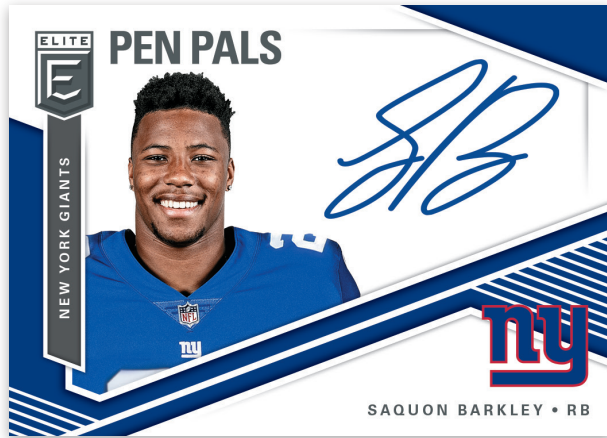

Purple - #’d/99, Orange - #’d/49

Blue - #’d/10, Black - one-of-one

BASE

The Elite Base includes 100 of the best current and retired NFL players. Find Die Cut versions of Aspirations and Status!

Base - not #’d, Aspirations - max #’d/99

Status - max #’d/99, Aspirations Die Cut - #’d/24

Status Die Cut - #’d/24, Red - #’d/299

Purple - #’d/99, Orange - #’d/49, Blue - #’d/10

Black - one-of-one

PASSING THE TORCH SIGNATURES DOUBLES

Passing the Torch Signatures Doubles highlights some of the greatest players ever paired with a rising super star for a combination that is sure to captivate.

Passing the Torch Signatures Doubles - max #’d/25

Passing the Torch Signatures Doubles Black - one-of-one

PEN PALS

Pen Pals features bold on-card autographs of the top rookies from the 2019 NFL Draft with black, blue, green, and red ink variations.