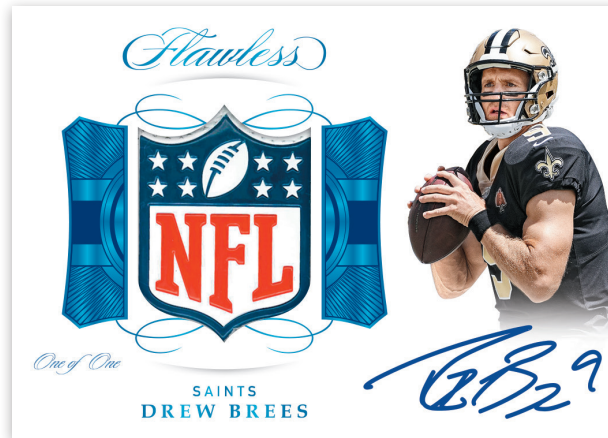

**LEGENDS RUBY**

Look for some of the greatest players in NFL history in Legends gem cards. Each cards is max #’d to 20 and includes an embedded gem stone.

**SHIELD SIGNATURES**

Look for rare 1/1 NFL Shield Signatures from some of the greatest current and retired players in league history!

**ROOKIE GEM SIGNATURES EMERALD**

Find on-card rookie autographs with gems embedded in every cards. Look for rookies, including Gardner Minshew II, Kyle Murray, Nick Bosa, Daniel Jones, and many more!

**FLAWLESS DUAL AUTOGRAPHS PLATINUM**