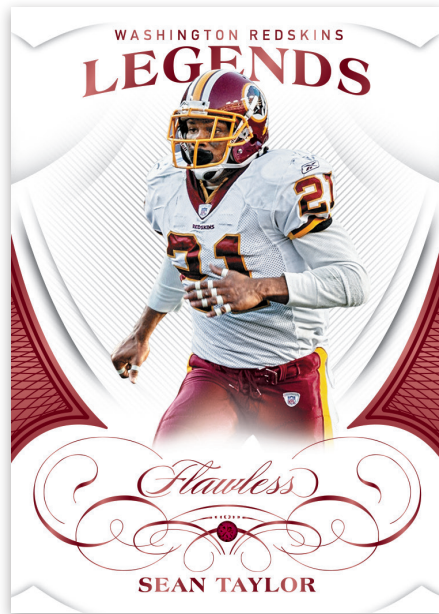

**LEGENDS RUBY**

Look for some of the greatest players in NFL history in Legends gem cards. Each cards is max #’d to 20 and includes an embedded gem stone.

**SHIELD SIGNATURES**

Look for rare 1/1 NFL Shield Signatures from some of the greatest current and retired players in league history!

**ROOKIE GEM SIGNATURES EMERALD**

Find on-card rookie autographs with gems embedded in every cards. Look for rookies, including Gardner Minshew II, Kyle Murray, Nick Bosa, Daniel Jones, and many more!

**FLAWLESS DUAL AUTOGRAPHS PLATINUM**