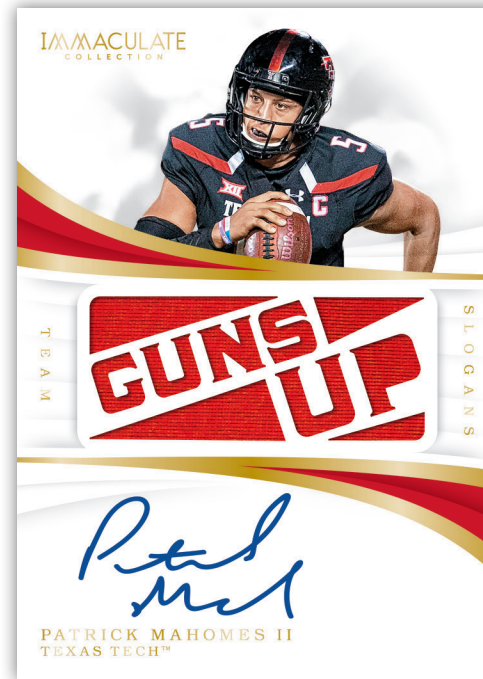

ROOKIE PATCH AUTOGRAPHS

Rookie Patch Autographs are one of Immaculate's most iconic cards! These autographs are combined with prime memorabilia, including Team Logo Shields, Conference, Bowl and Championship Logos.

Always a fan-favorite, helmet team logos are headlined in Collegiate Helmet Team Logos!

BASE

IMMACULATE TRIOS AUTOGRAPHS

IMMACULATE JUMBOS CONFERENCE LOGO

The exclusive 35-card base set is limited to just 99 copies!

Look for Red #’d/49, Blue #’d/10, Gold #’d/5,
and Platinum #’d/1.

Immaculate Trios Autographs is an 8-card set
that features star-studded groupings from the same school!

In Immaculate Jumbos, find different oversized swatches
of player memorabilia across multiple sets,
like Collegiate Jumbo Conference Logos!