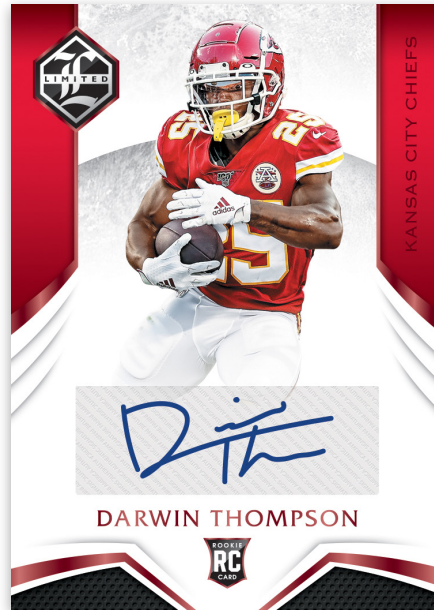

BASE GOLD SPOTLIGHT

Limited features a 100-card base set of the top players in the NFL!

**ROOKIE PATCH AUTOGRAPHS
SAPPHIRE**

Look for one on-card Rookie Patch Autograph or variation per box of 2019 Limited football.

RING OF HONOR

These on-card autographs showcase some of the all-time franchise greats!

LIMITED INK

Limited Ink includes autographs from the top players in the game!

ROOKIE AUTOGRAPHS RUBY

Find these autographs from the top 2019 NFL rookies!

HOBBY CONFIGURATION

- **5 CARDS** PER PACK
- **3 PACKS** PER BOX
- **14 BOXES** PER CASE

BOX BREAK

2 AUTOGRAPHS INCLUDING 1 ROOKIE
PATCH AUTOGRAPH

1 MEMORABILIA CARD

SELLING POINTS

- Limited Football returns for 2019! Find two autographs & one memorabilia card per box.
- Each box features one Rookie Patch Autograph or Rookie Patch Autographs Variations.
- Find on-card autographs from these sets: Rookie Patch Autographs, Rookie Patch Autographs Variations and Ring of Honor.
- Look for Draft Day Signature Booklets, which contain a piece from the actual jersey held on stage at the 2019 NFL Draft!
- Look for these booklet card sets: Draft Day Signature Booklets, Partnership Duals Booklets and Quad Signature Booklet!