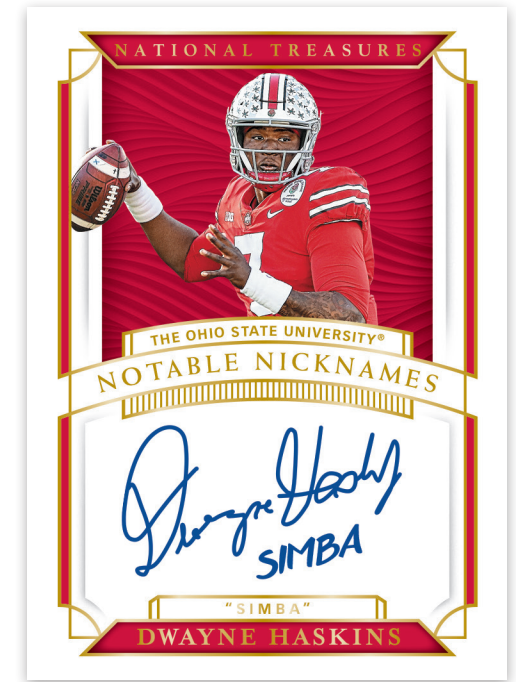

2019 NATIONAL TREASURES COLLEGIATE FOOTBALL

BASE

2019 National Treasures has a 50-card Base set #’d/99 with the following parallels:

- Century Silver - #’d/49
- Century Red - #’d/25
- Century Gold - #’d/10
- Century Emerald - #’d/5
- Century Black - #’d 1/1

COLLEGE MATERIAL SIGNATURES

College Material Signatures features crisp on-card autographs, paired with a oversized prime swatches from this year’s top rookies!

NOTABLE NICKNAMES

Notable Nicknames features on-card autographs and inscriptions from some of the best to do it at the collegiate level!

2019 NATIONAL TREASURES COLLEGIATE FOOTBALL

LAUNDRY TAG DUAL BRAND LOGO

Featured in the 10-card set are a pair of teammates coupled with Brand Logos, creating a truly one-of-a-kind card!

MATERIALS SIGNATURES