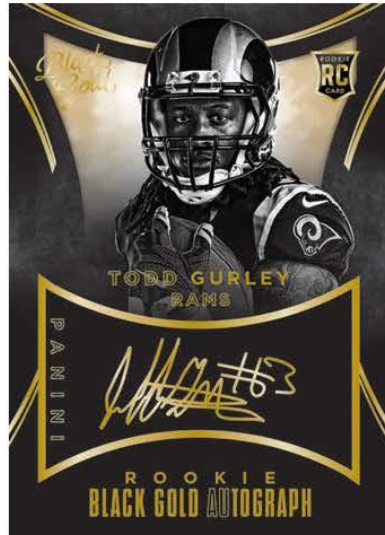

METALLIC MARKS SOLID GOLD

MARCUS MARIOTA

Look for 1-of-1 Metallic Marks
Solid Gold signature cards featuring
autographs on 14K Gold.

SIZEABLE SIGNATURES ROOKIE NFL SHIELD

JAMEIS WINSTON

Find on-card autographs from the best
of the 2015 NFL rookie class in the
Sizeable Signatures and Grand Debut
Autograph jersey sets. Including 1-of-1
NFL Shield variations!

GOLD STRIKE AUTOGRAPH

AARON RODGERS

Look for even more on card
autograph content in the Gold Strike
and Black Gold Autograph sets!

QUAD TEAM SYMBOLS

MANNING, SANDERS, THOMAS & WARE

All new logo cards contain 1 to 4 players per card! Look for the new Quad Team Symbols and 2015 NFL Draft Symbols inserts. Each numbered to 149 with Holo Gold versions numbered to 1!

AUTOGRAPH JERSEY PRIME

TOM BRADY

Every pack contains one autograph or autographed memorabilia card, including the best from the past, present and future!

MASSIVE MATERIALS WHITE GOLD

AMARI COOPER

Look for oversized memorabilia swatches with tag and 1-of-1 NFL Shield versions in the Massive Materials set!

BLACK GOLD ROOKIE AUTOGRAPH

TODD GURLEY

2015 Black Gold features even more
on card autograph content than
last year!

GOLDEN ARMS

RUSSELL WILSON

Each pack now contains an all new
Shadowbox insert card! Find 1-of-1
Holo Gold parallels!