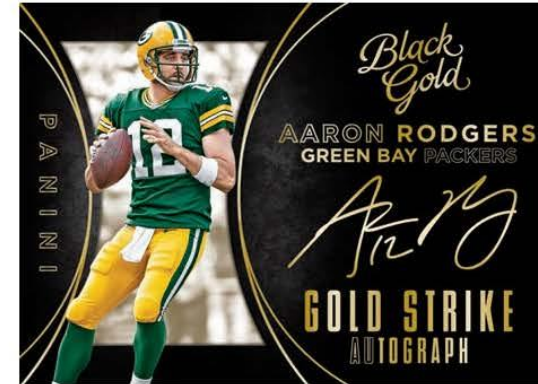

METALLIC MARKS SOLID GOLD

MARCUS MARIOTA

Look for 1-of-1 Metallic Marks
Solid Gold signature cards featuring
autographs on 14K Gold.

SIZEABLE SIGNATURES ROOKIE NFL SHIELD

JAMEIS WINSTON

Find on-card autographs from the best
of the 2015 NFL rookie class in the
Sizeable Signatures and Grand Debut
Autograph jersey sets. Including 1-of-1
NFL Shield variations!

GOLD STRIKE AUTOGRAPH

AARON RODGERS

Look for even more on card
autograph content in the Gold Strike
and Black Gold Autograph sets!

QUAD TEAM SYMBOLS

MANNING, SANDERS, THOMAS & WARE

All new logo cards contain 1 to 4 players per card! Look for the new Quad Team Symbols and 2015 NFL Draft Symbols inserts. Each numbered to 149 with Holo Gold versions numbered to 1!

AUTOGRAPH JERSEY PRIME

TOM BRADY

Every pack contains one autograph or autographed memorabilia card, including the best from the past, present and future!

MASSIVE MATERIALS WHITE GOLD

AMARI COOPER

Look for oversized memorabilia swatches with tag and 1-of-1 NFL Shield versions in the Massive Materials set!