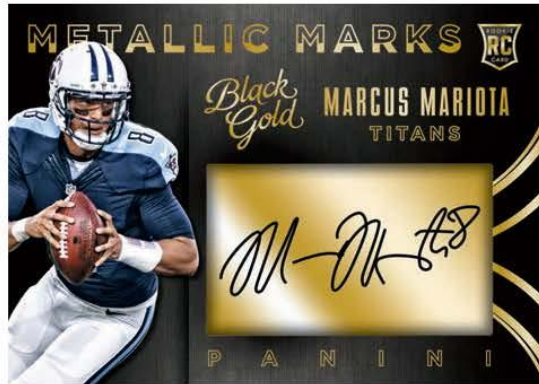

PANINI AMERICA, INC.

Black Gold

BLACK GOLD FOOTBALL

2015 NFL FOOTBALL TRADING CARDS

PANINI

All information is accurate at the time of posting - content is subject to change. Card images are solely for the purpose of design display.
Actual images used on cards to be determined. © 2015 Panini America, Inc. Printed in the USA.

METALLIC MARKS SOLID GOLD

MARCUS MARIOTA

Look for 1-of-1 Metallic Marks
Solid Gold signature cards featuring
autographs on 14K Gold.

SIZEABLE SIGNATURES ROOKIE NFL SHIELD

JAMEIS WINSTON

Find on-card autographs from the best
of the 2015 NFL rookie class in the
Sizeable Signatures and Grand Debut
Autograph jersey sets. Including 1-of-1
NFL Shield variations!

AUTOGRAPH JERSEY PRIME

TOM BRADY

Every pack contains one autograph or autographed memorabilia card, including the best from the past, present and future!

MASSIVE MATERIALS WHITE GOLD

AMARI COOPER

Look for oversized memorabilia swatches with tag and 1-of-1 NFL Shield versions in the Massive Materials set!

SELLING POINTS

- Black Gold Football returns to the Panini lineup for the 2015 NFL Season!
- New for 2015 - Find 5 cards in EVERY pack! Each pack now contains an all new Shadowbox insert card! Look for even more on card autograph content in 2015 Black Gold Football!
- Look for Metallic Marks Solid Gold signature cards featuring autographs on 14K Gold. Strike even more gold in the Gold Standard 14K Gold insert set!
- Find on-card autographs from the best of the 2015 NFL rookie class in the Sizeable Signatures and Grand Debut AUtograph jersey sets, including 1-of-1 NFL Shield variations!
- Every pack contains one metallic logo card including the all new Quad Team Symbols and 2015 NFL Draft Symbols sets!