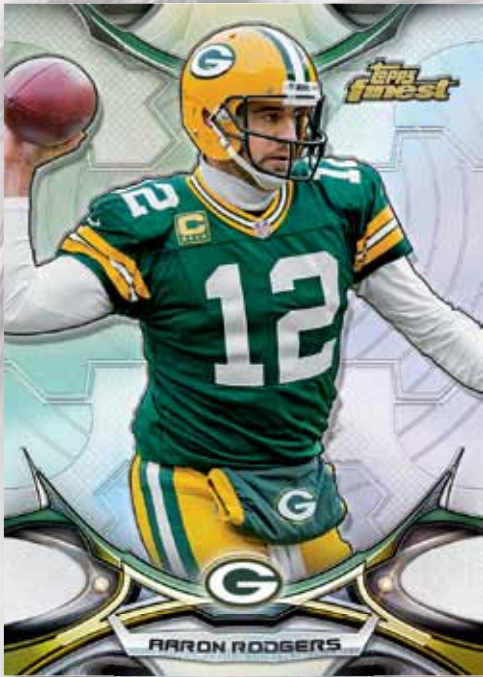

Base card

Base Cards

Veterans & Rookies (150 subjects):
Top veteran & rookie cards on
Chrome technology.

PARALLEL CARDS

Refractor Parallel: 1:3 packs.

X-Fractor Parallel: 1:6 packs.

Black Refractor Parallel: **HOT BOX ONLY**

Blue Refractor Parallel: Numbered.

Gold Refractor Parallel: Numbered.

Red Refractor Parallel: Numbered.

Diamond Refractor: Numbered. **NEW!**

BCA Refractor Parallel: Seq #'d to 25.

STS Refractor Parallel: Seq #'d to 10.

SuperFractor Parallel: Seq #'d 1/1.

Printing Plates: Seq #'d 1/1.

**HOT BOXES (1:8 cases): Every
base card is a Black Refractor**

IN STORES SEPTEMBER 2015

BASE CARDS

**2015 Topps
finest®
FOOTBALL**

Solicitation subject to change Final odds/players subject to actual production runs.