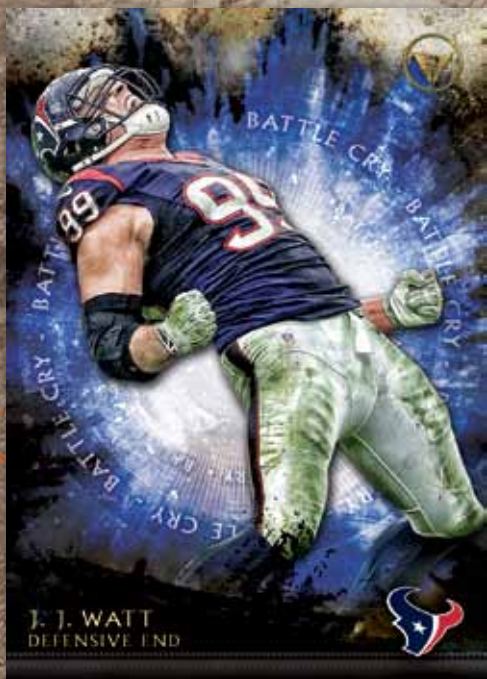

VALOR

2015 TOPPS VALOR FOOTBALL

Battle Cry Insert Card