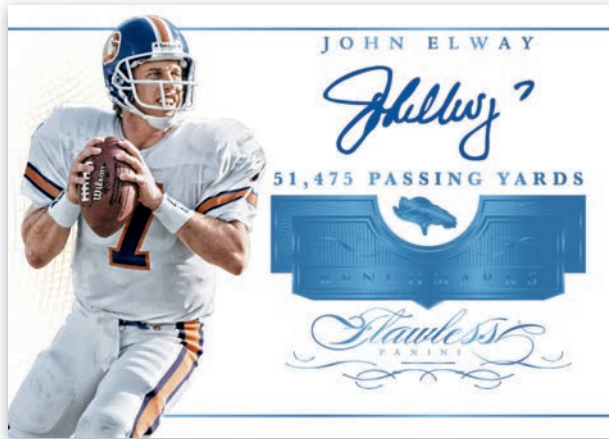

## GREATS PATCHES AUTOGRAPHS

AARON RODGERS

Find on-card autographs that feature some of the greats of the game, including Brett Favre, Dan Marino, Tom Brady, Roger Staubach and many more. *\*Base - sequentially numbered to 25. \*Blue - sequentially numbered to 20. \*Ruby - sequentially numbered to 15. \*Gold - sequentially numbered to 10. \*Emerald - sequentially numbered to 5. \*Platinum - sequentially numbered 1 of 1.*

## ROOKIE PATCHES AUTOGRAPHS GOLD

JAMEIS WINSTON

In the Rookie Patches Autographs set, you'll find the top rookies of 2015 with some really sweet signed patch cards. *\*Base - sequentially numbered to 25. \*Blue - sequentially numbered to 20. \*Ruby - sequentially numbered to 15. \*Gold - sequentially numbered to 10. \*Emerald - sequentially numbered to 5. \*Platinum - sequentially numbered 1 of 1.*

## FLAWLESS PROGRESSIONS BLUE

MARCUS MARIOTA

This signature set will include rookies that have made a smooth progression from the NCAA to the NFL. These will be signed on-card. *\*Base - sequentially numbered to 25. \*Blue - sequentially numbered to 20. \*Ruby - sequentially numbered to 15. \*Gold - sequentially numbered to 10. \*Emerald - sequentially numbered to 5. \*Platinum - sequentially numbered 1 of 1.*

## ROOKIE INSCRIPTIONS

TODD GURLEY

Look for some of the best rookies that 2015 has to offer. Each will be signed on-card and feature players like Jameis Winston, Marcus Mariota, Melvin Gordon and more. *\*Base - sequentially numbered to 25. \*Blue - sequentially numbered to 20. \*Ruby - sequentially numbered to 15. \*Gold - sequentially numbered to 10. \*Emerald - sequentially numbered to 5. \*Platinum - sequentially numbered 1 of 1.*