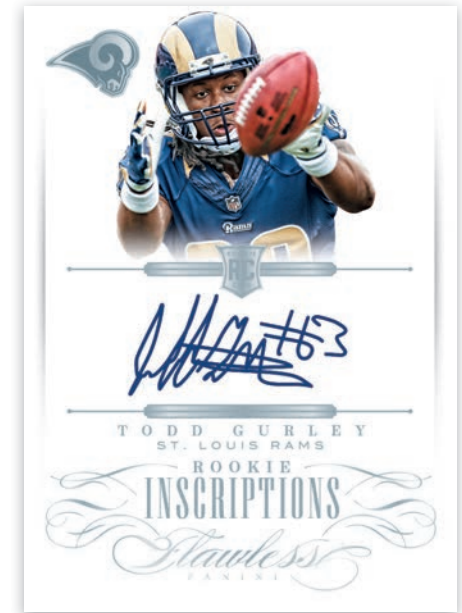

## FLAWLESS VICTORS SIGNATURES PLATINUM

TOM BRADY

In the Flawless Victors insert, you will find Super Bowl Champions with players like Brady, Troy Aikman, Richard Sherman and others. *\*Base - sequentially numbered to 25. \*Blue - sequentially numbered to 20. \*Ruby - sequentially numbered to 15. \*Gold - sequentially numbered to 10. \*Emerald - sequentially numbered to 5. \*Platinum - sequentially numbered 1 of 1.*

## MEMORABLE MARKS BLUE

EMMITT SMITH

This checklist features some of the most memorable players to ever step foot on the gridiron. It includes the like of Dick Butkus, Bo Jackson, Warren Sapp among others. *\*Base - sequentially numbered to 25. \*Blue - sequentially numbered to 20. \*Ruby - sequentially numbered to 15. \*Gold - sequentially numbered to 10. \*Emerald - sequentially numbered to 5. \*Platinum - sequentially numbered 1 of 1.*

## ROOKIE PATCHES AUTOGRAPHS GOLD

JAMEIS WINSTON

In the Rookie Patches Autographs set, you'll find the top rookies of 2015 with some really sweet signed patch cards. *\*Base - sequentially numbered to 25. \*Blue - sequentially numbered to 20. \*Ruby - sequentially numbered to 15. \*Gold - sequentially numbered to 10. \*Emerald - sequentially numbered to 5. \*Platinum - sequentially numbered 1 of 1.*

## FLAWLESS PROGRESSIONS BLUE

MARCUS MARIOTA

This signature set will include rookies that have made a smooth progression from the NCAA to the NFL. These will be signed on-card. *\*Base - sequentially numbered to 25. \*Blue - sequentially numbered to 20. \*Ruby - sequentially numbered to 15. \*Gold - sequentially numbered to 10. \*Emerald - sequentially numbered to 5. \*Platinum - sequentially numbered 1 of 1.*