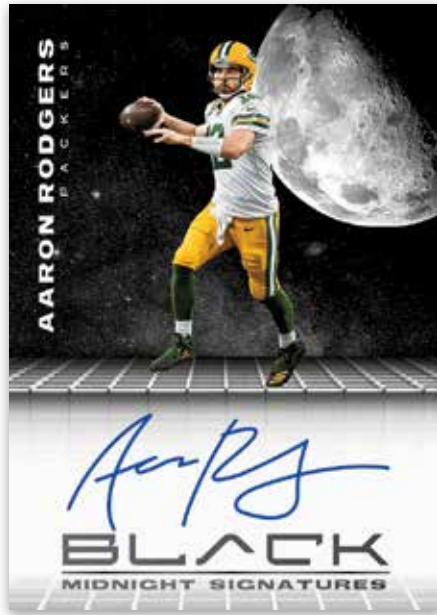

MIDNITE SIGNATURES

Chase the 1 of 1 Midnite Signatures on-card autographs of only the greatest players in the NFL.