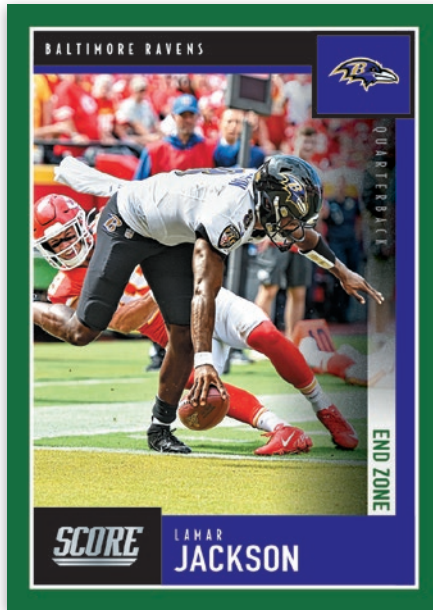

PANINI AMERICA, INC.

---

TOM  
BRADY

**SCORE**

---

**2020 SCORE FOOTBALL**

NFL TRADING CARDS · HOBBY

PANINI

## BASE END ZONE

Score Base utilizes dynamic action photography to create a classic look that is sure to be favorite with collectors.

## BASE FIRST DOWN

One of many parallels, Base First Down utilizes the same dynamic action photography as the base set, but with a pylon orange border. With a print run out of 10, Base First Down will be one of the very first cards collectors try to get their hands on for the 2020 season.