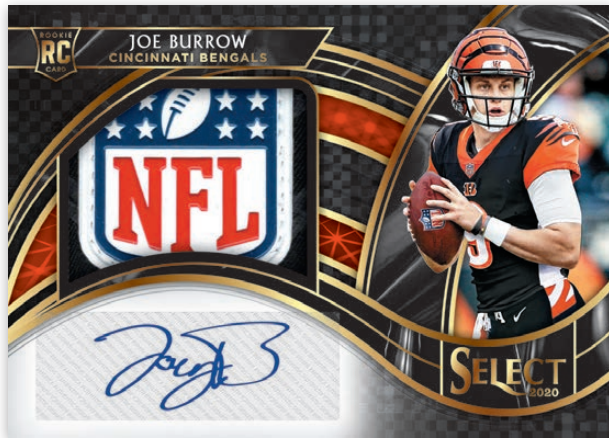

BASE CONCOURSE

Chase a 400-card base checklist which includes the Base Concourse, Premier Level, Club Level and the rarest Field Level!

BASE PREMIER LEVEL TIE-DYE PRIZM

Chase more parallels than ever before including the Hobby exclusive Tie-Dye Prizm!

BASE FIELD LEVEL ZEBRA

Look for the SSP case-hit Zebra parallel, hunt for all the biggest names in the NFL!

**JUMBO ROOKIE SIGNATURES SWATCH
BLACK PRIZM NFL SHIELD**

Only found in the Hobby Boxes look for oversized memorabilia autographs of all the top rookies which parallel to prime versions and the 1/1 NFL Shield!

**ROOKIE SIGNATURES
MEMORABILIA PRIZM**

Look for more memorabilia autographs in Rookie Signatures Materials! Find all the top names including Chase Young, CeeDee Lamb, Joe Burrow Henry Ruggs III and many more!