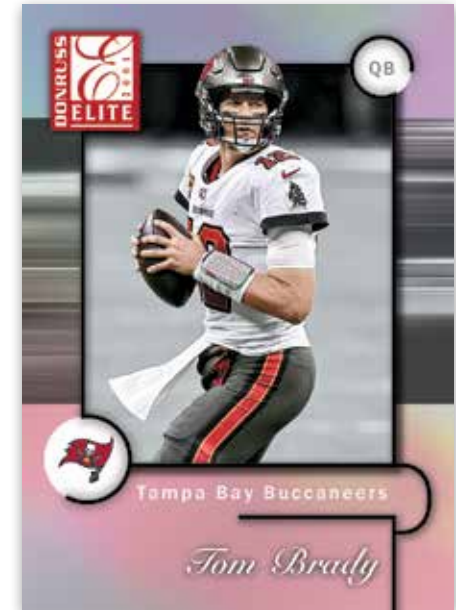

Look for 100-card Base checklist, which includes all the best and brightest stars the NFL has to offer!

Look for the not numbered Super Short Printed Razzle Dazzle parallels of both the Base and the Rookies!

Chase all the top Rookies the NFL has to offer in one of its first officially licensed Rookie cards!

Card images are solely for the purpose of design display.

PEN PALS

Card images are solely for the purpose of design display.

PEN PALS DUALS

Card images are solely for the purpose of design display.

2001 ELITE

A staple of Donruss Elite chase the first on-card rookie autographs in their NFL uniforms with Pen Pals!

Look for the rare dual-signed Pen Pals, which features two on-card autographs from some of the top rookies the NFL has to offer!