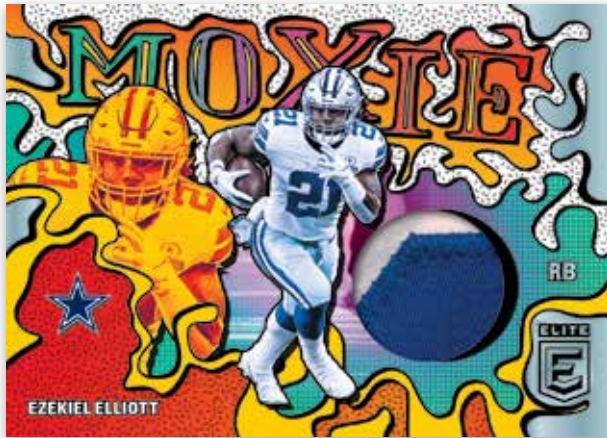

PEN PALS DUALS

Card images are solely for the purpose of design display.

2001 ELITE

A staple of Donruss Elite chase the first on-card rookie autographs in their NFL uniforms with Pen Pals!

Look for the rare dual-signed Pen Pals, which features two on-card autographs from some of the top rookies the NFL has to offer!

Look for rare 2001 Elite throwback inserts, which pay homage to the design of 20 years ago!

Card images are solely for the purpose of design display.

MOXIE

New in 2021 look for the bright and colorful Moxie Jersey insert, which highlights NFL stars that have an extra edge on the field!