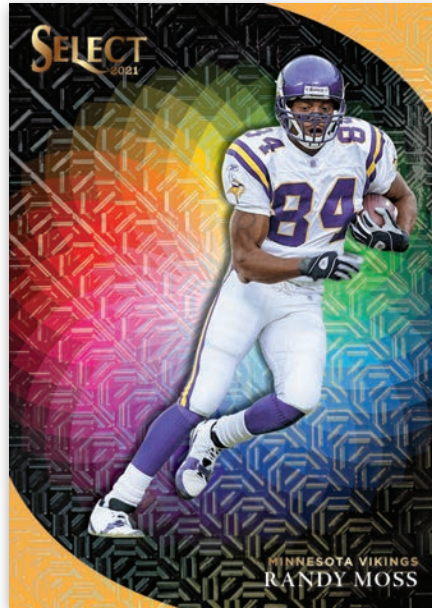

Card images are solely for the purpose of design display.

COLOR WHEEL GOLD PRIZM

New to 2021 Select look for the Hobby exclusive Color Wheel insert!