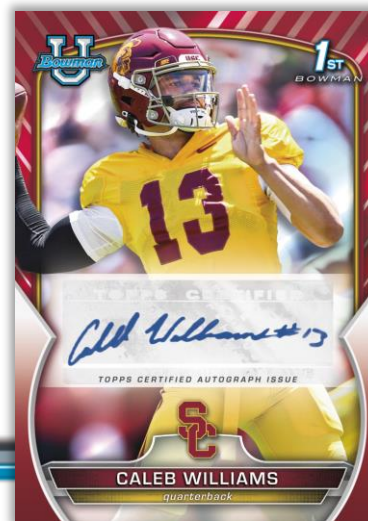

2022 BOWMAN UNIVERSITY CHROME FOOTBALL

Bowman University is back in session for the **2022** season with a fully chrome finish, and for the first time ever, college marks for some of the top programs in the country!

Complete the **100-card Base Set**, featuring a lineup of the most exciting young talent on their journey to the highest level!

Find 2 Chrome Prospect Autographs per Box!

Available in Hobby stores in early 2023

The Big Kahuna

Bowman Chrome Prospect Autograph Variation –
Red Refractor

2022 BOWMAN UNIVERSITY

CHROME FOOTBALL

BASE CARDS

Base Set Parallels

- Refractor – 1:6 Packs
- Shimmer Refractor – 1 per Hobby Box – **Hobby Exclusive!**
- Purple Refractor Parallel – #’d to 399
- Purple Mini-Diamond Refractor Parallel – #’d to 399 **NEW!**
- Aqua Refractor Parallel – #’d to 299
- Aqua Wave Refractor Parallel – #’d to 299 **NEW!**
- Blue Refractor Parallel – #’d to 199
- Blue RayWave Refractor Parallel – #’d to 199 **NEW!**
- Fuchsia Mini-Diamond Refractor – #’d to 150
- Lava Refractor – #’d to 100
- Green Refractor – #’d to 99
- Green Shimmer Refractor – #’d to 99 – **Hobby Exclusive!**
- Yellow Refractor – #’d to 75
- Gold Refractor – #’d to 50
- Gold Shimmer Refractor – #’d to 50 – **Hobby Exclusive!**
- Orange Refractor – #’d to 25
- Orange Shimmer Refractor – #’d to 25 – **Hobby Exclusive!**
- Red Shimmer Refractor – #’d to 10 – **Hobby Exclusive!**
- Red Refractor – #’d to 5
- Black Shimmer Refractor – #’d 1-of-1 – **Hobby Exclusive!**
- SuperFractor - #’d 1-of-1